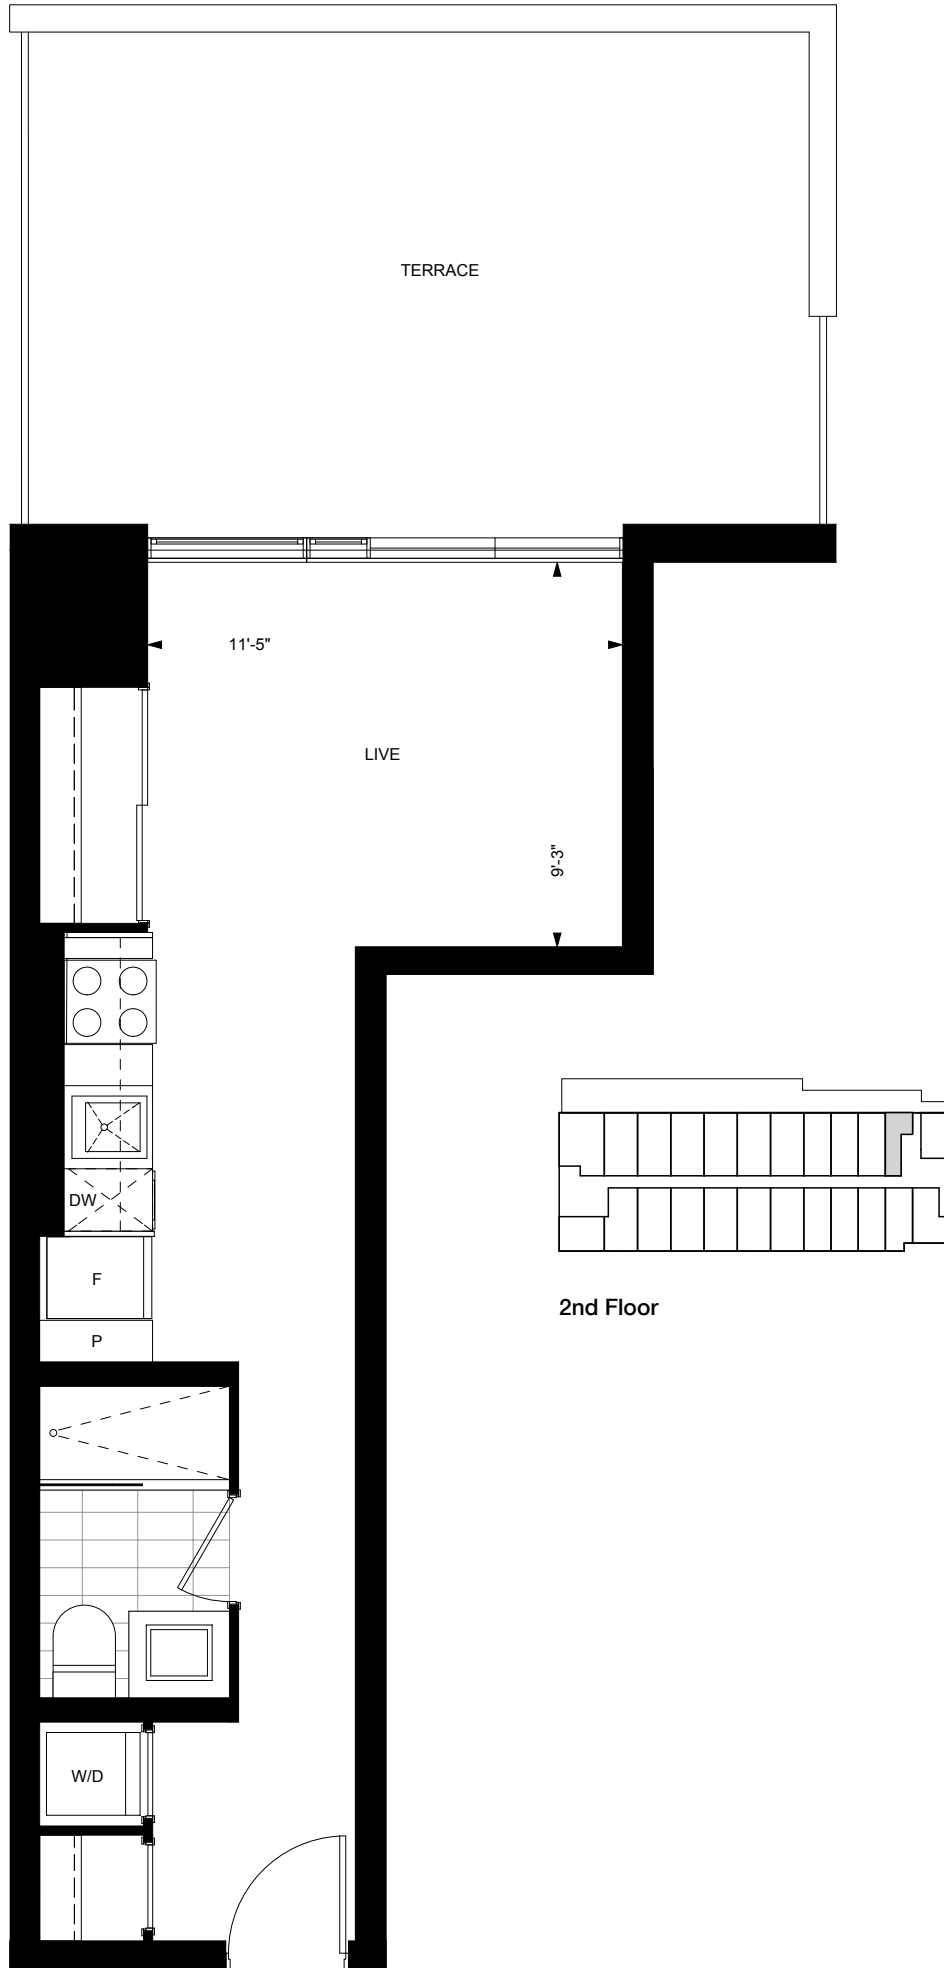

THE HOMES OF
ST. CLAIR WEST

BACH T1

BACHELOR • 360 SQ. FT.

All floor plans are approximate dimensions. Floor plans may be reversed. E. & O.E.