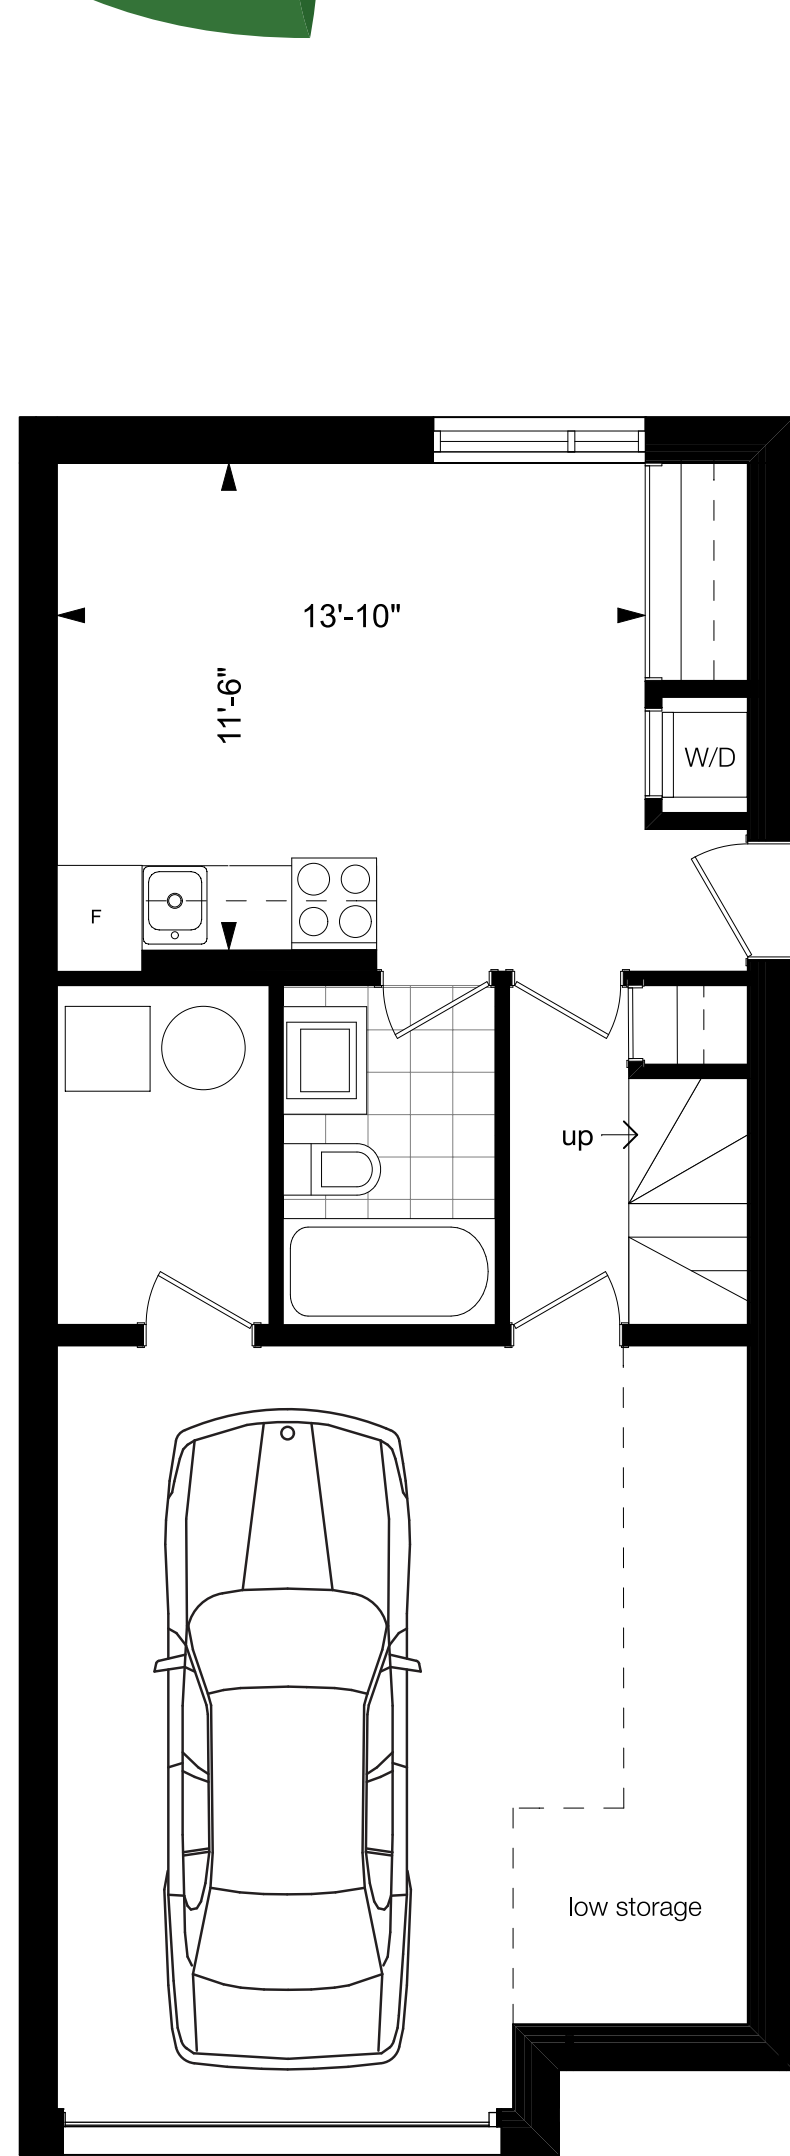

MAPLE 1

Three Bedroom & Den / 2485 square feet

INCLUDES 340 SQ. FT. OF BASEMENT AREA

BASEMENT