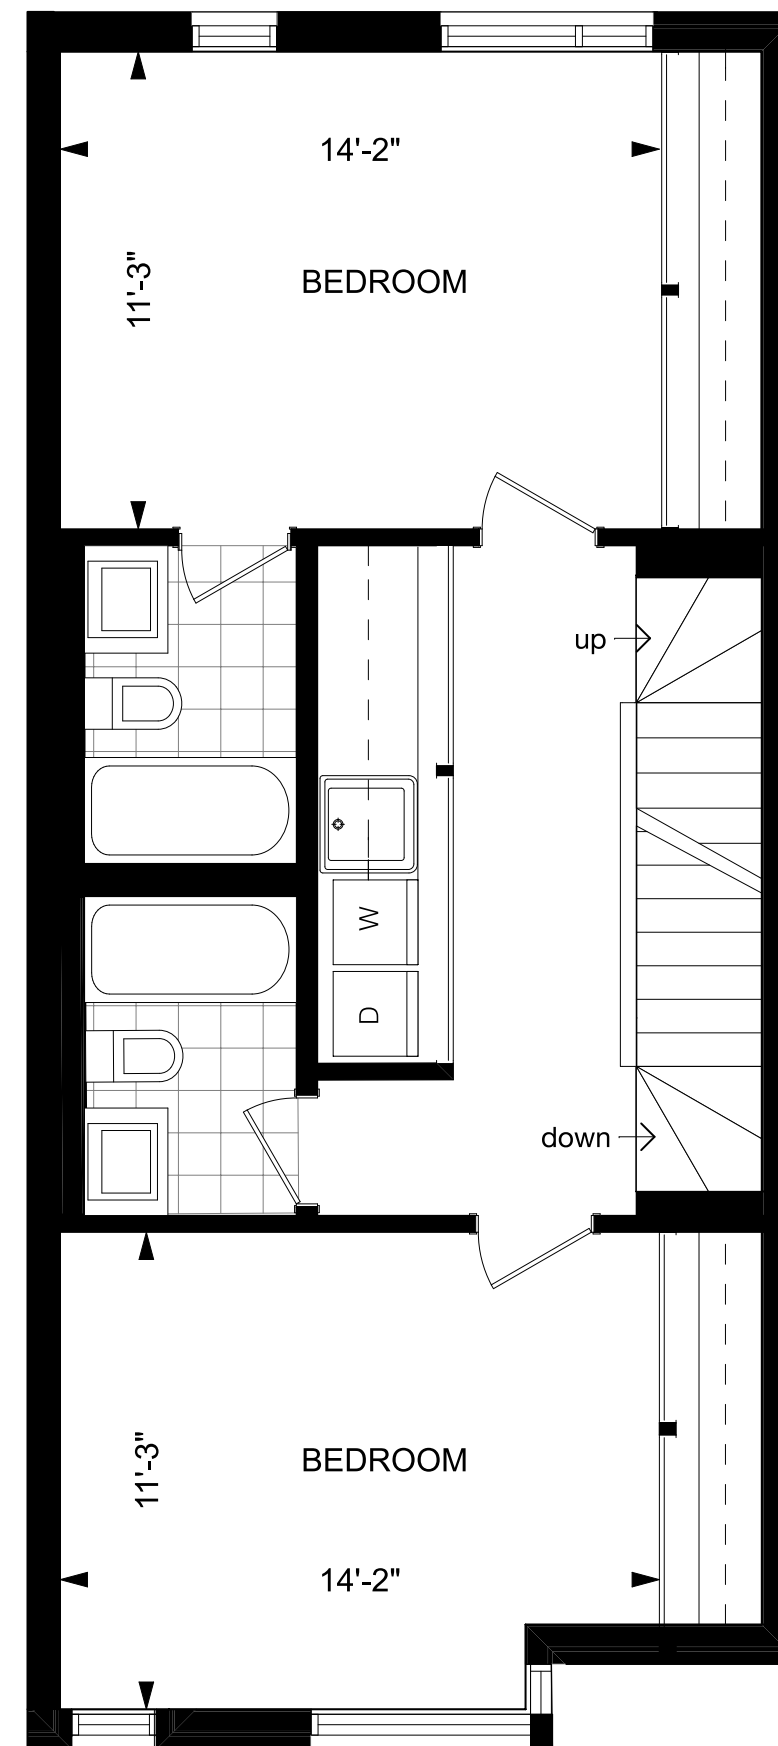

MAPLE 1

Three Bedroom & Den / 2485 square feet

INCLUDES 340 SQ. FT. OF BASEMENT AREA

2ND FLOOR