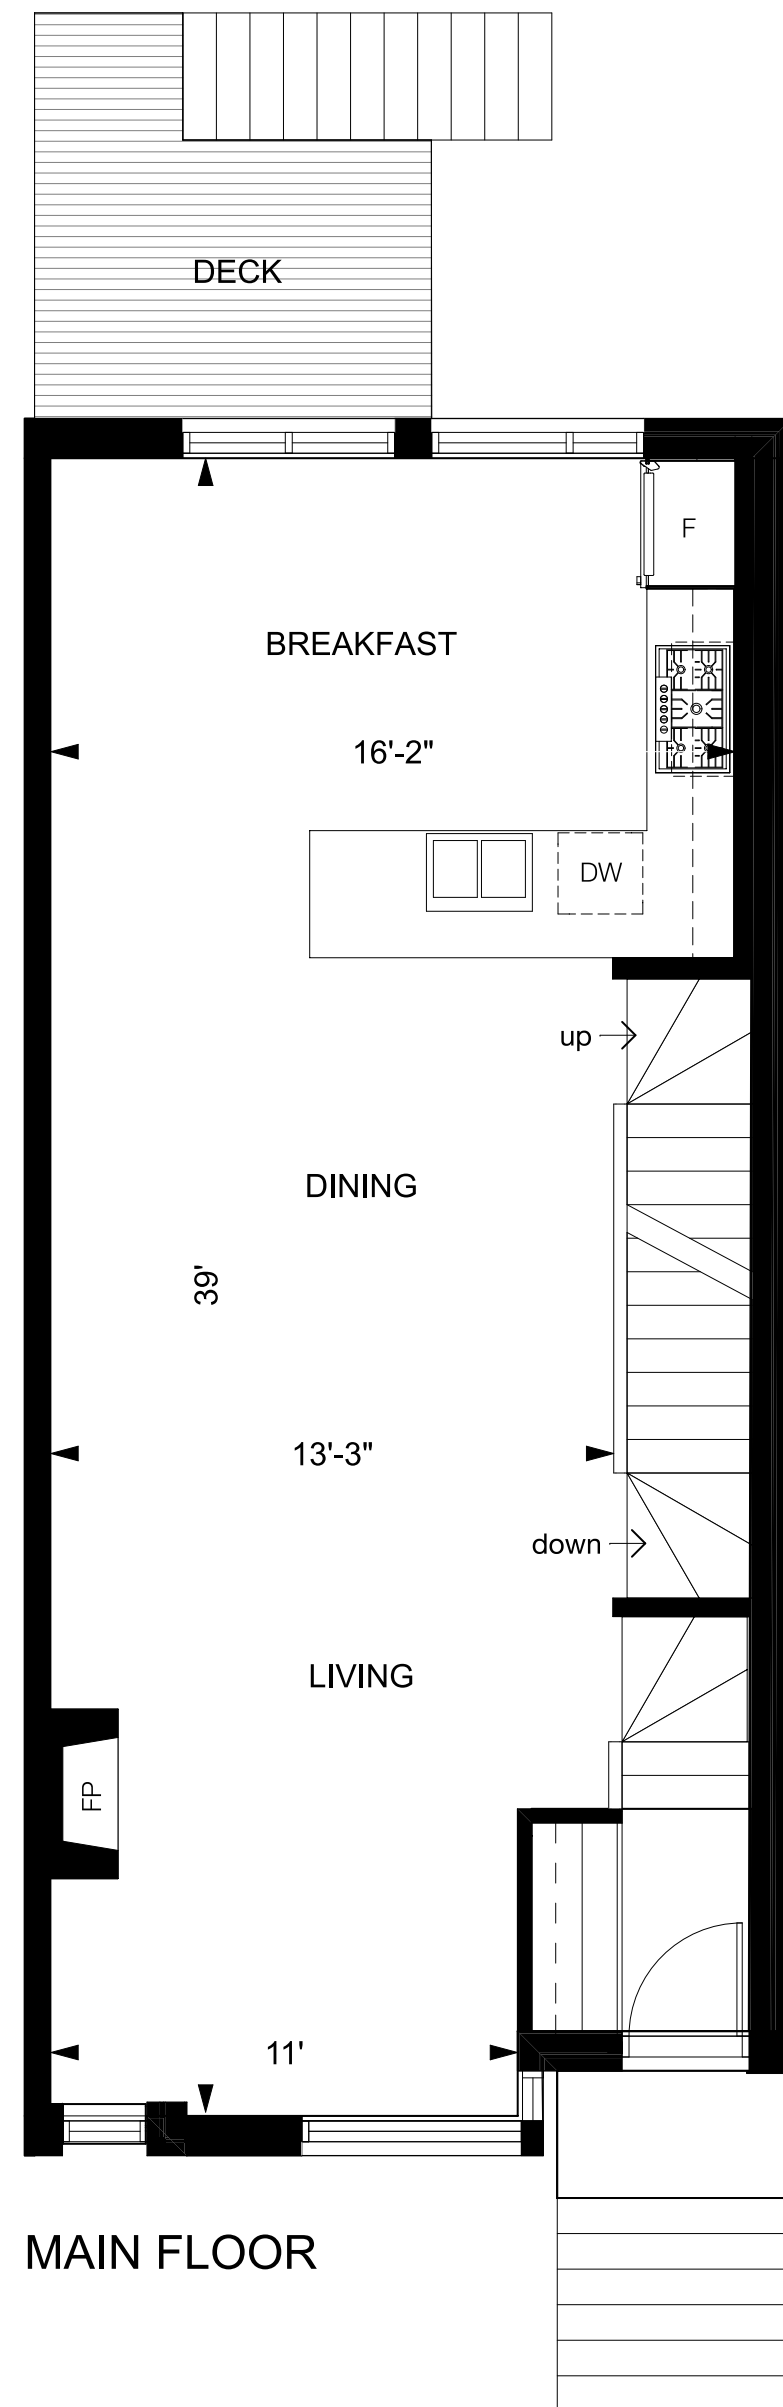

MAPLE 1

Three Bedroom & Den / 2485 square feet

INCLUDES 340 SQ. FT. OF BASEMENT AREA

MAIN FLOOR