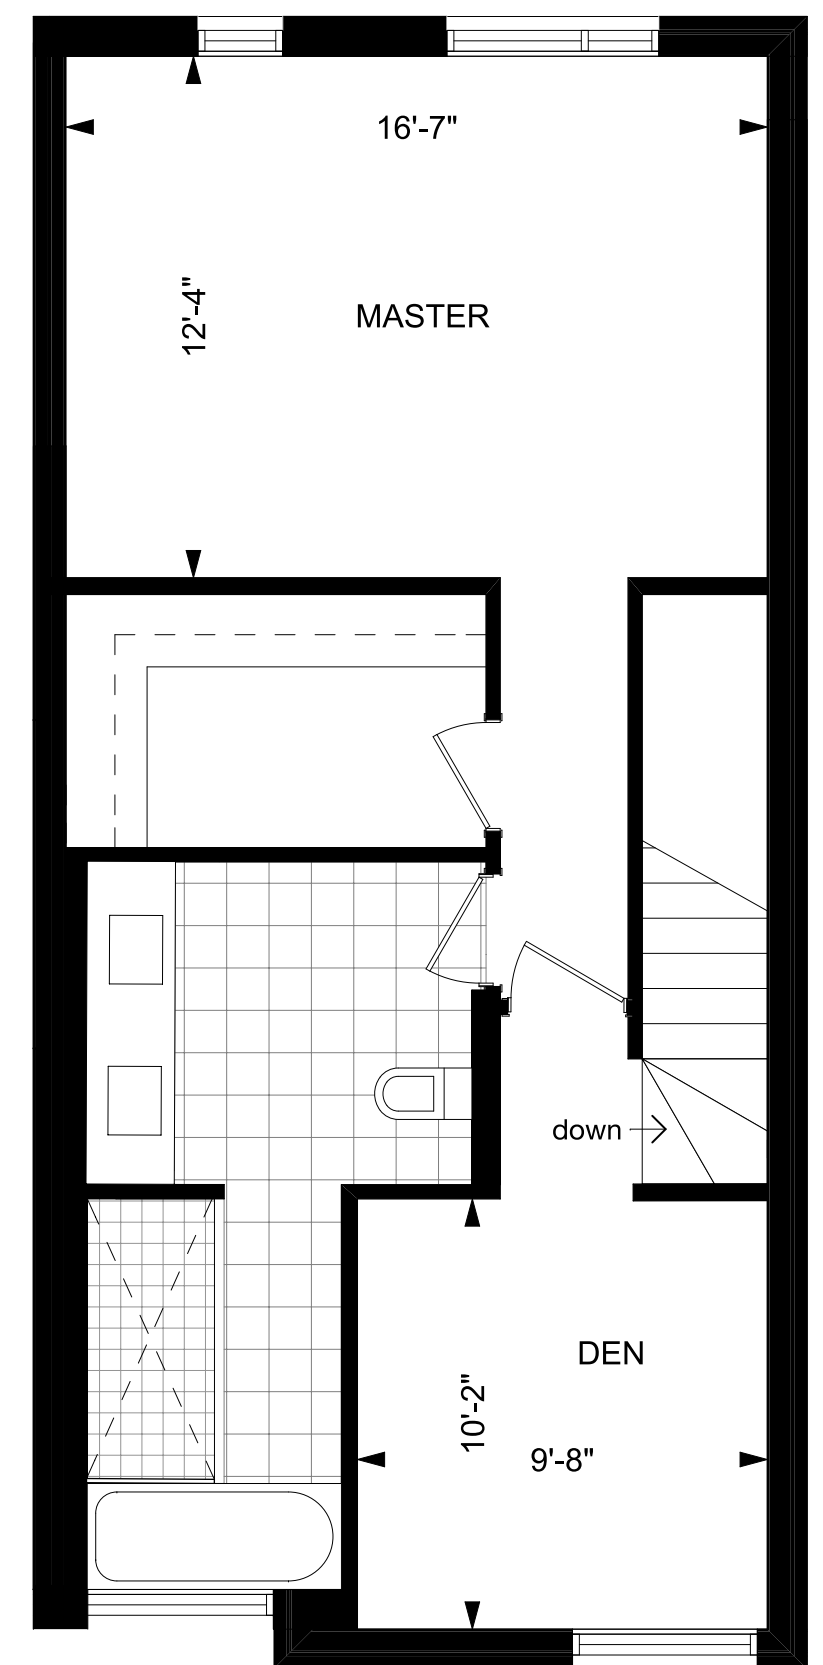

MAPLE 1

Three Bedroom & Den / 2485 square feet

INCLUDES 340 SQ. FT. OF BASEMENT AREA

3RD FLOOR