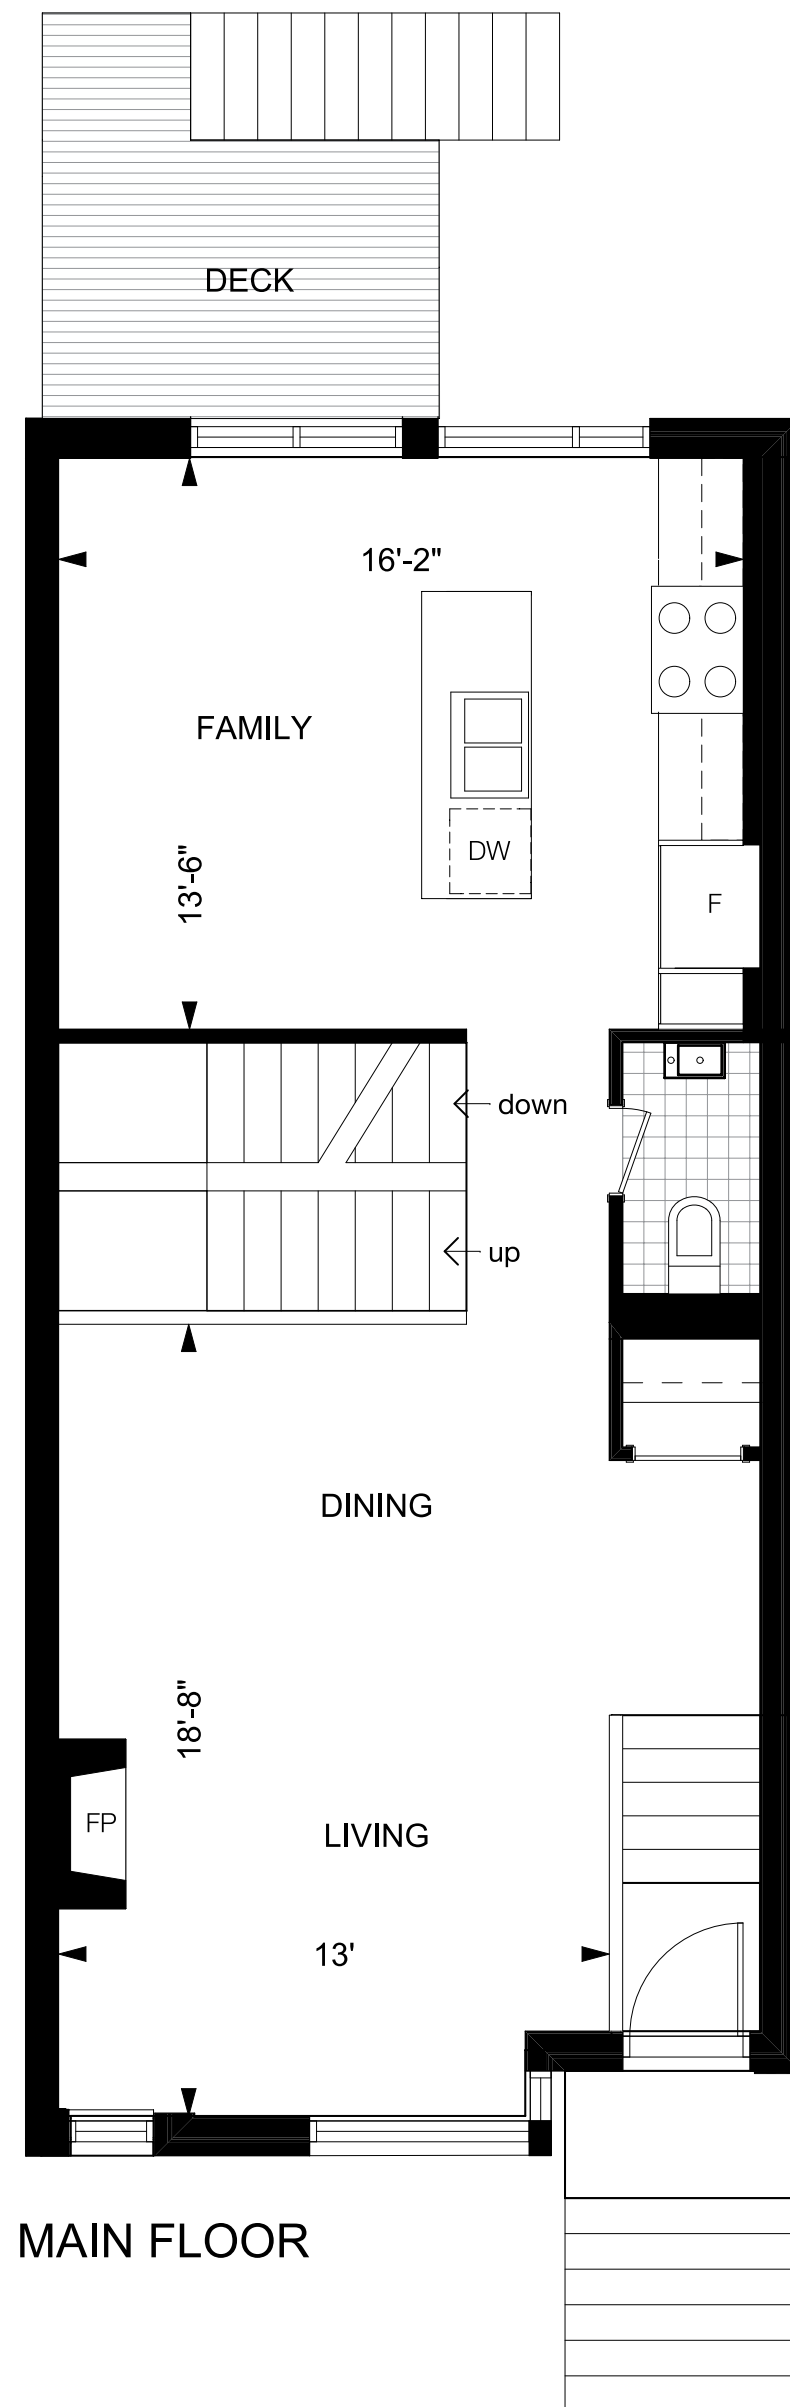

MAPLE 2

Four Bedroom / 2485 square feet
INCLUDES 340 SQ. FT. OF BASEMENT AREA

BASEMENT

MAIN FLOOR

2ND FLOOR

3RD FLOOR