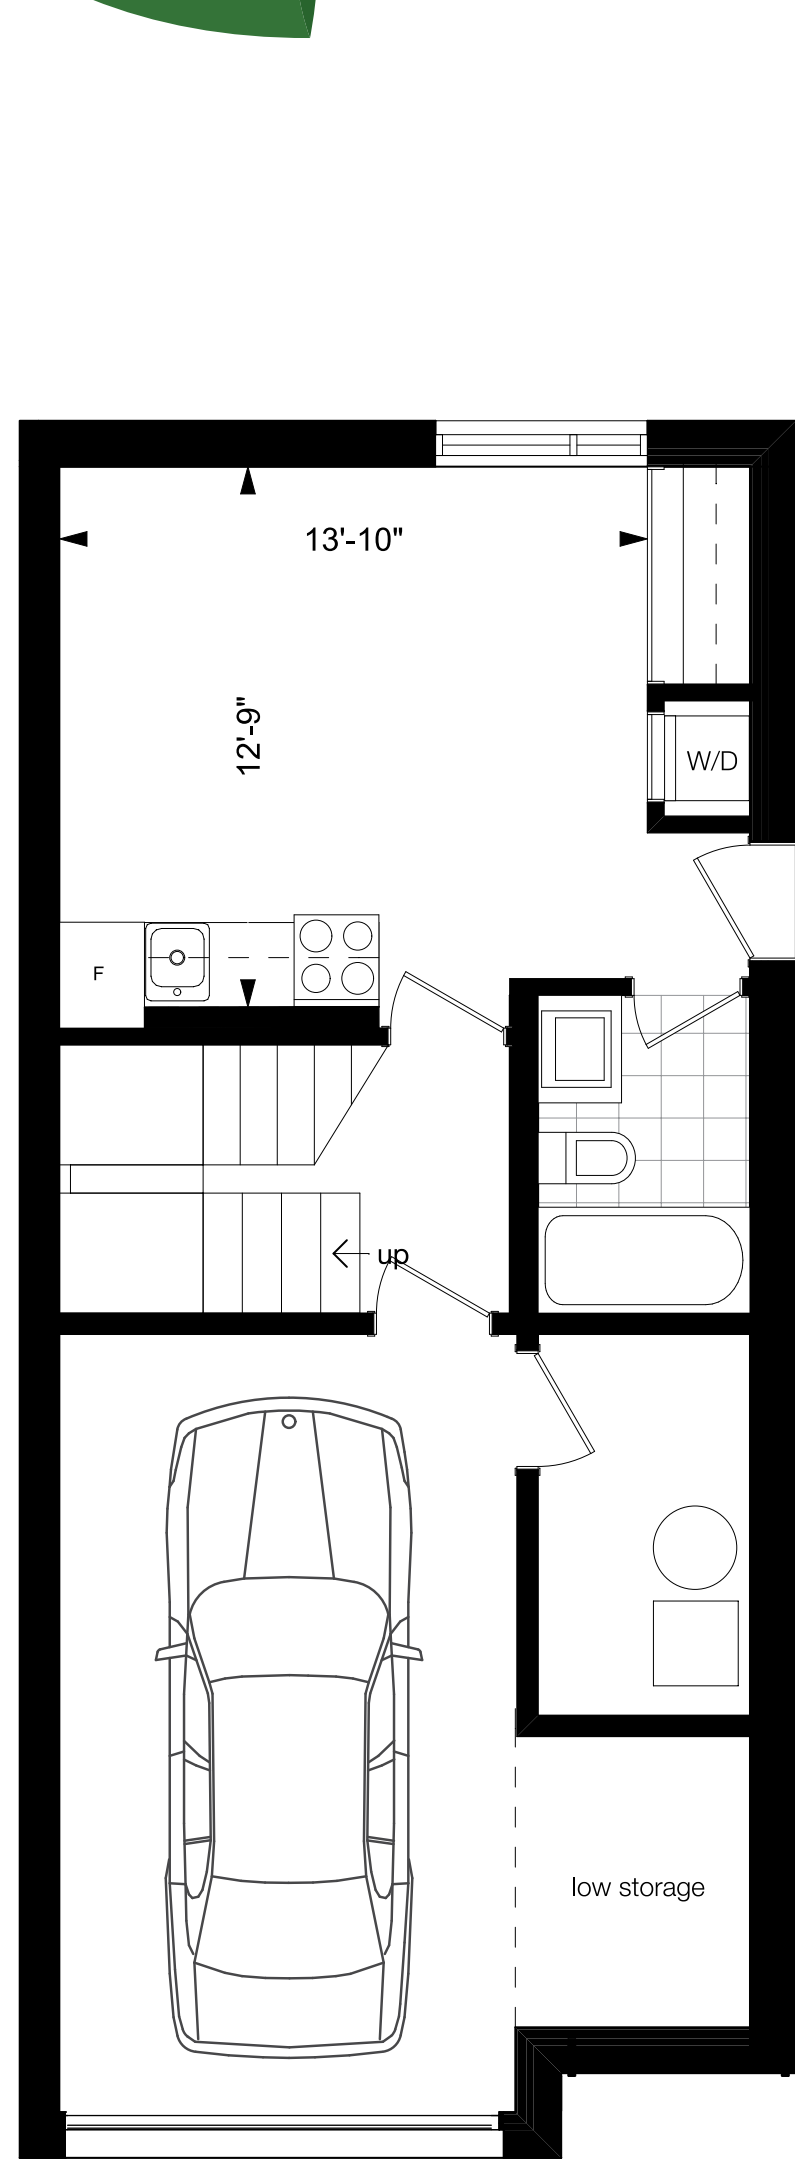

MAPLE 2

Four Bedroom / 2485 square feet
INCLUDES 340 SQ. FT. OF BASEMENT AREA

BASEMENT

MAIN FLOOR

2ND FLOOR

3RD FLOOR