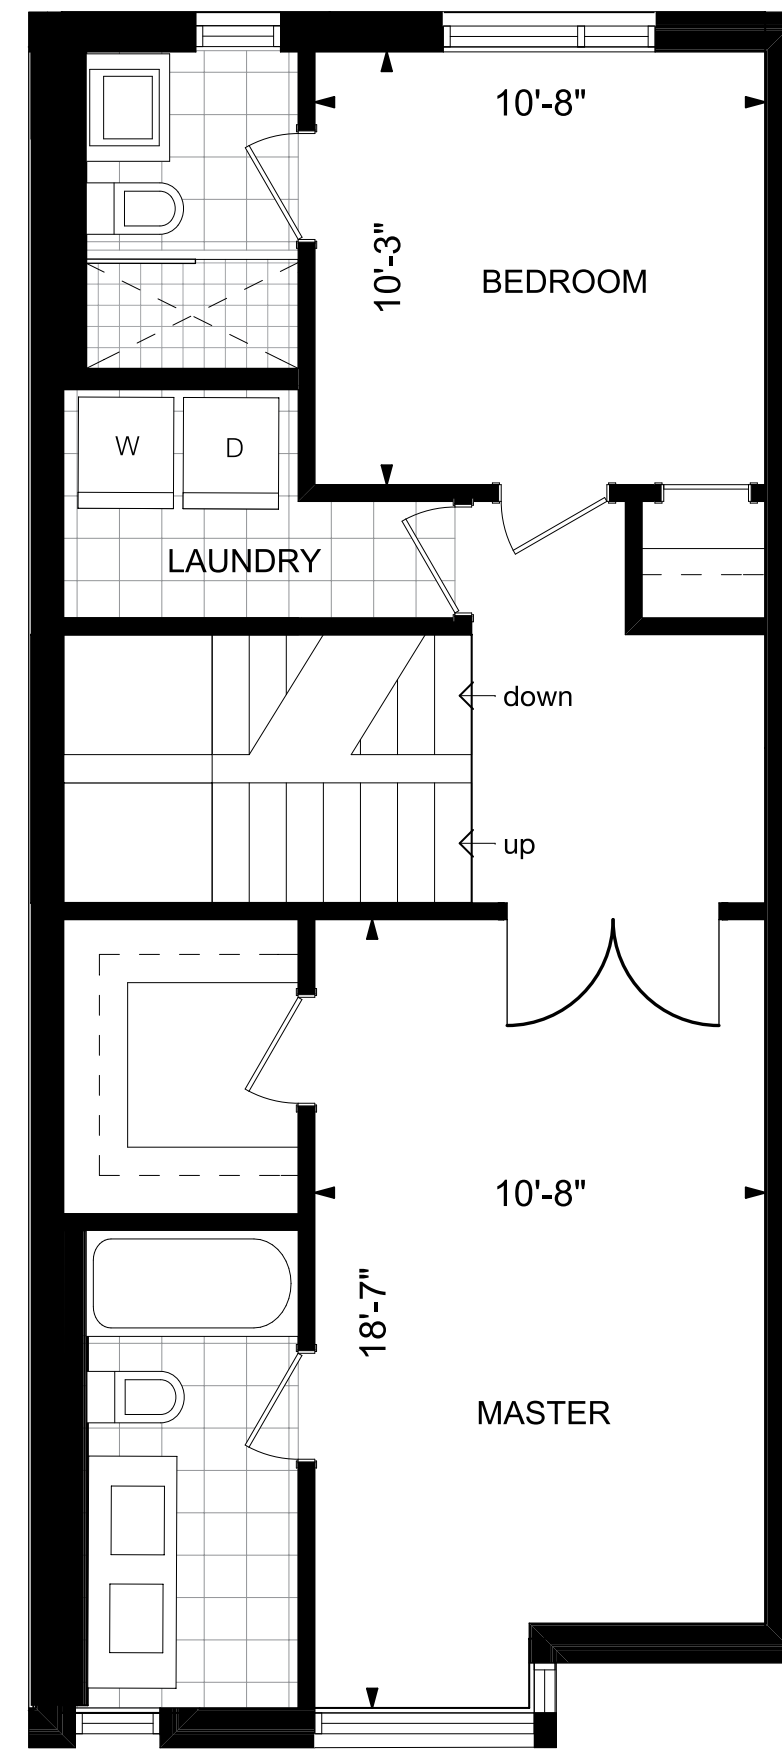

MAPLE 2

Four Bedroom / 2485 square feet
INCLUDES 340 SQ. FT. OF BASEMENT AREA

BASEMENT

MAIN FLOOR

2ND FLOOR

3RD FLOOR