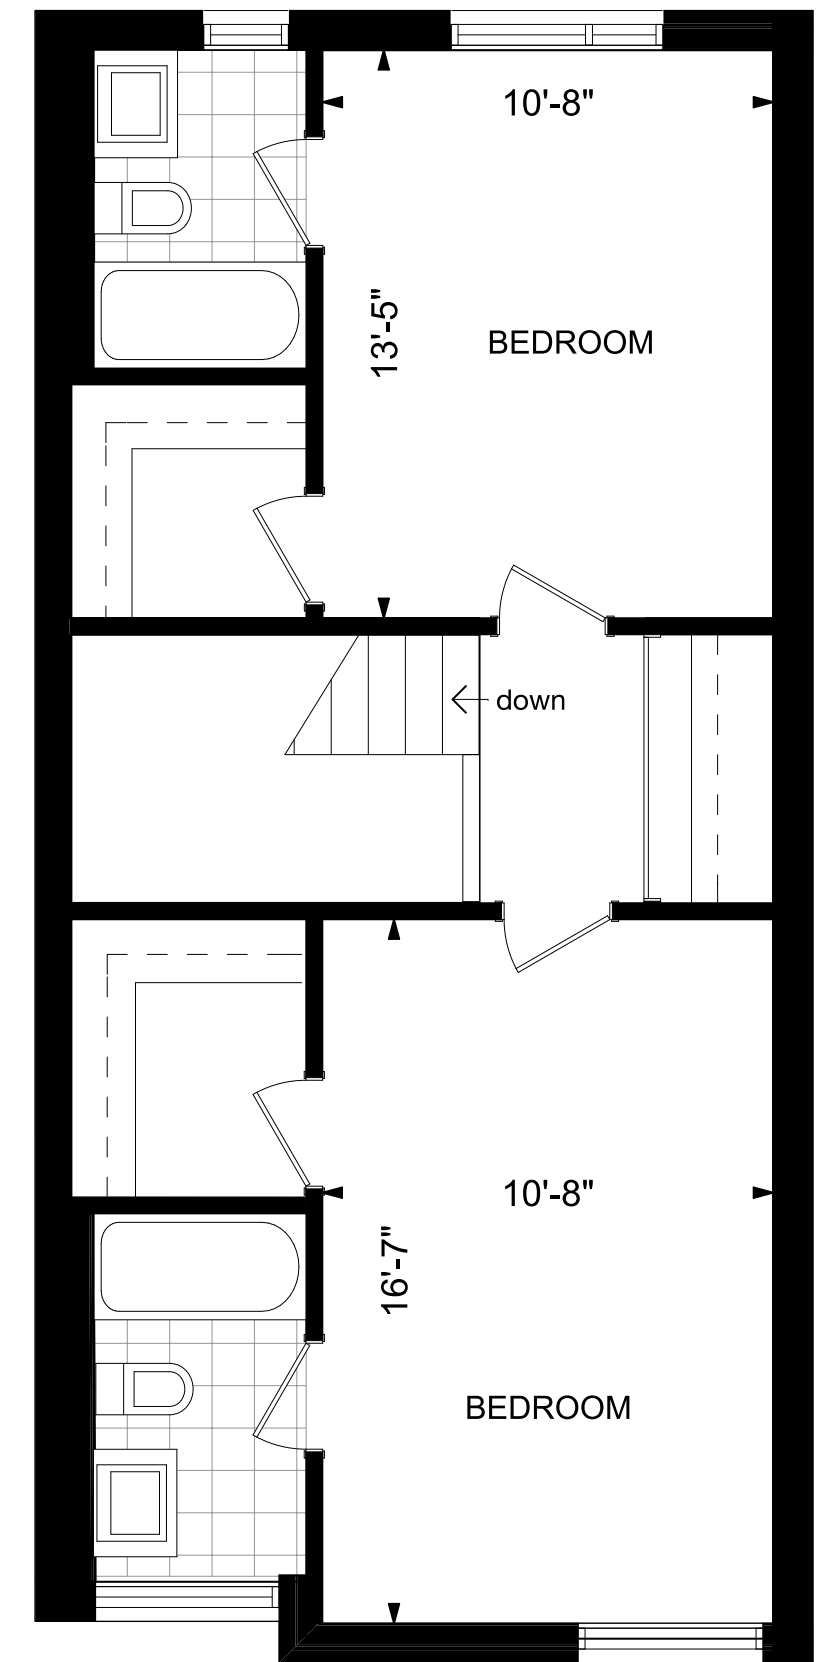

MAPLE 2

Four Bedroom / 2485 square feet
INCLUDES 340 SQ. FT. OF BASEMENT AREA

BASEMENT

MAIN FLOOR

2ND FLOOR

3RD FLOOR