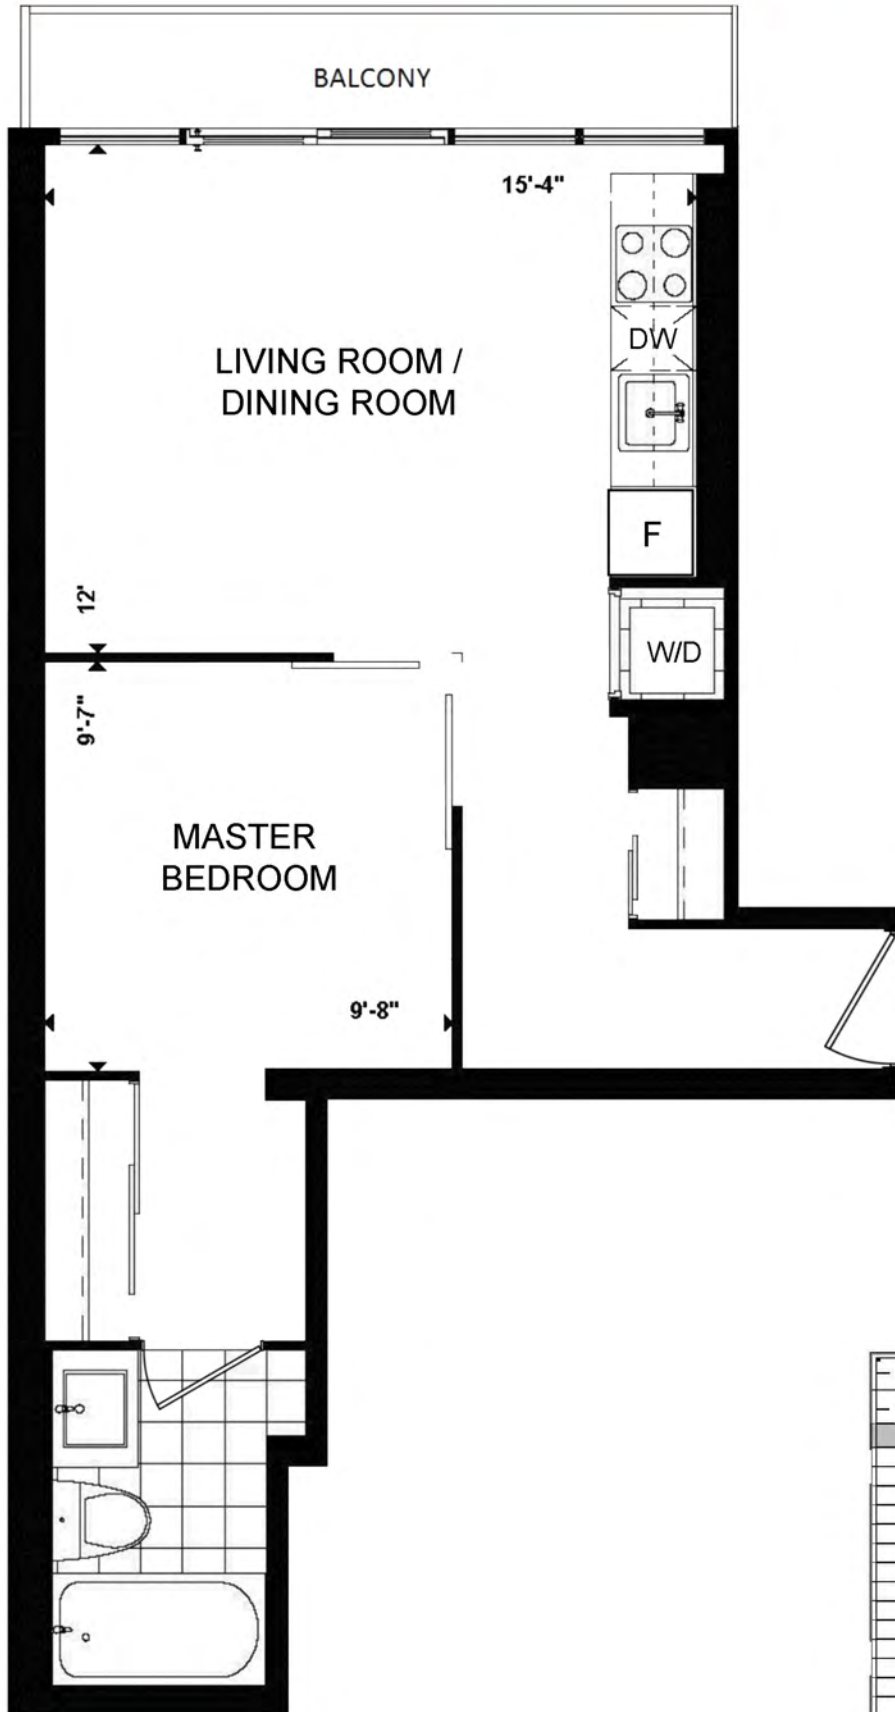

1C2 - 1 Bedroom 489 SQ. FT.

edge
on Triangle Park

SUCBURY ST.
FLOORS 5 THRU 8
LUSCAR ST.
N