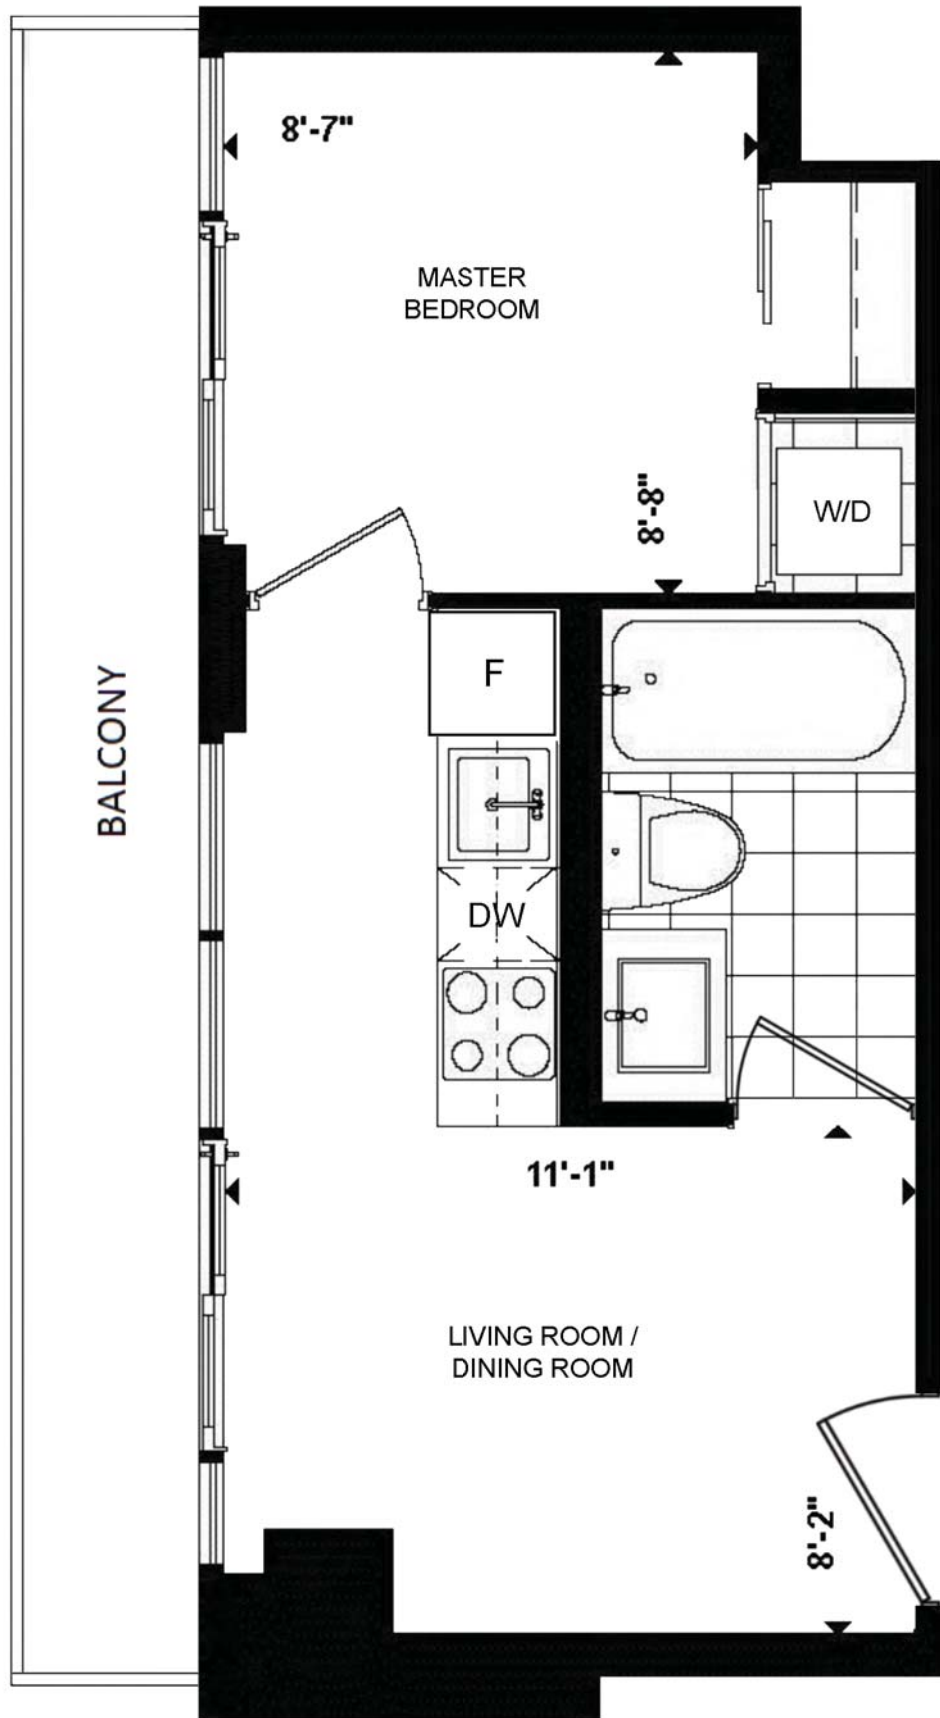

1E1 - 1 Bedroom 309 SQ. FT.

edge
on Triangle Park

SUDBURY ST.
FLOORS 5 & 6