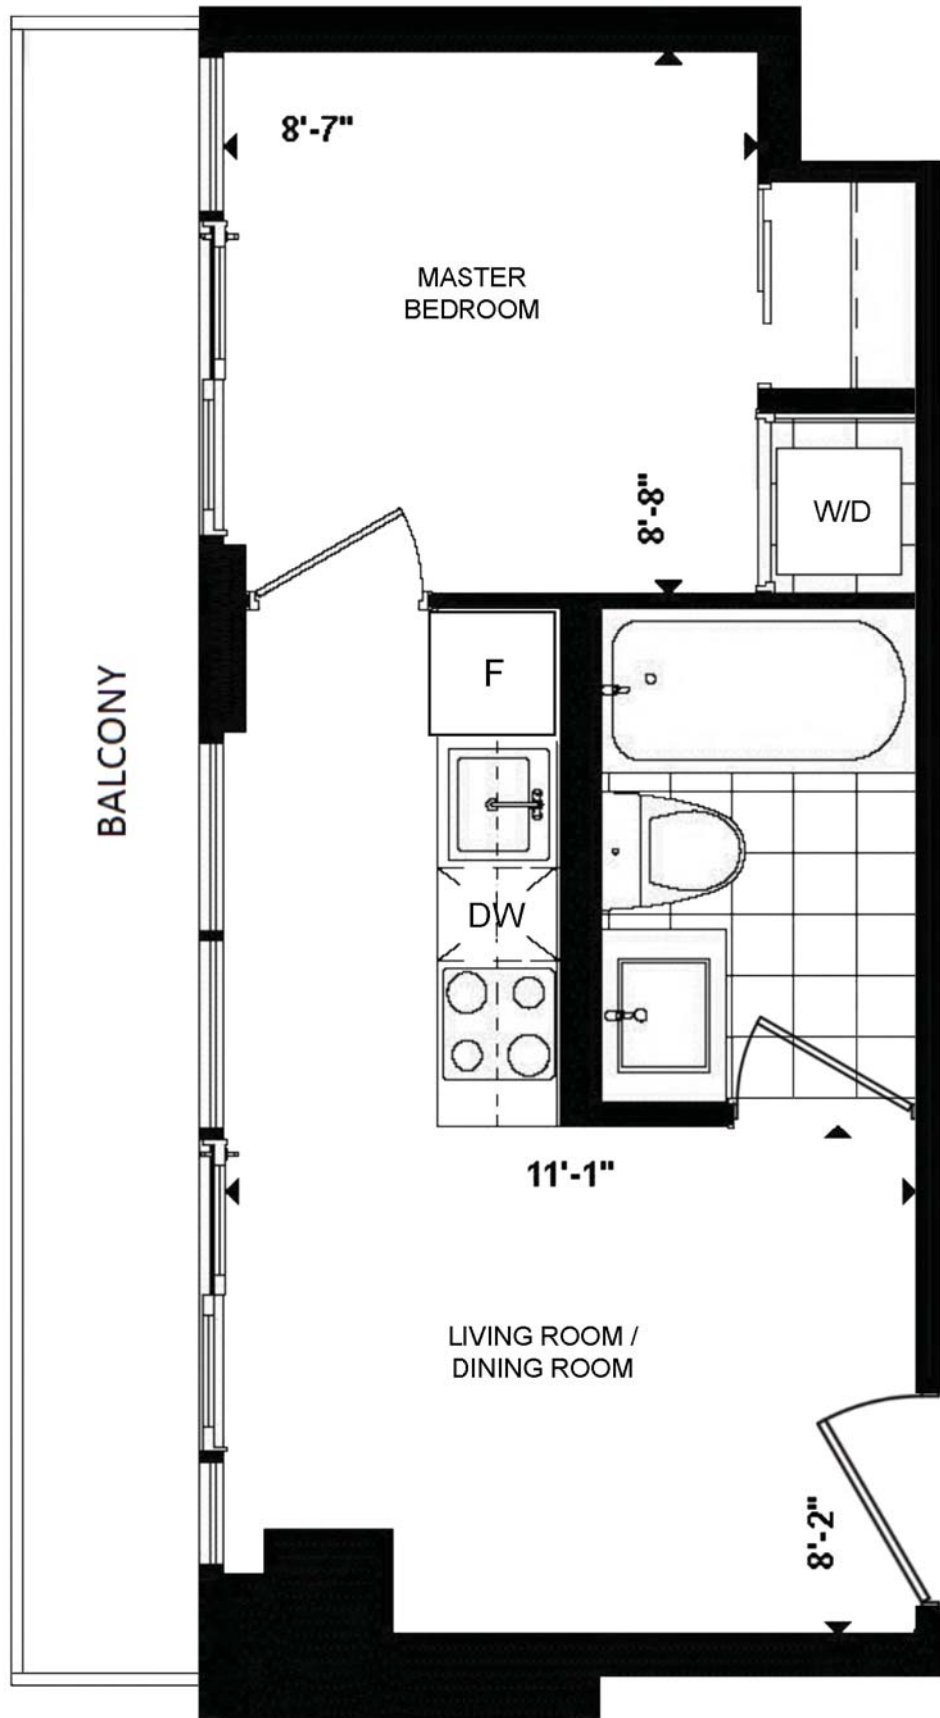

# 1E1 - 1 Bedroom 309 SQ. FT.

edge  
on Triangle Park

SUDBURY ST.  
FLOORS 5 & 6