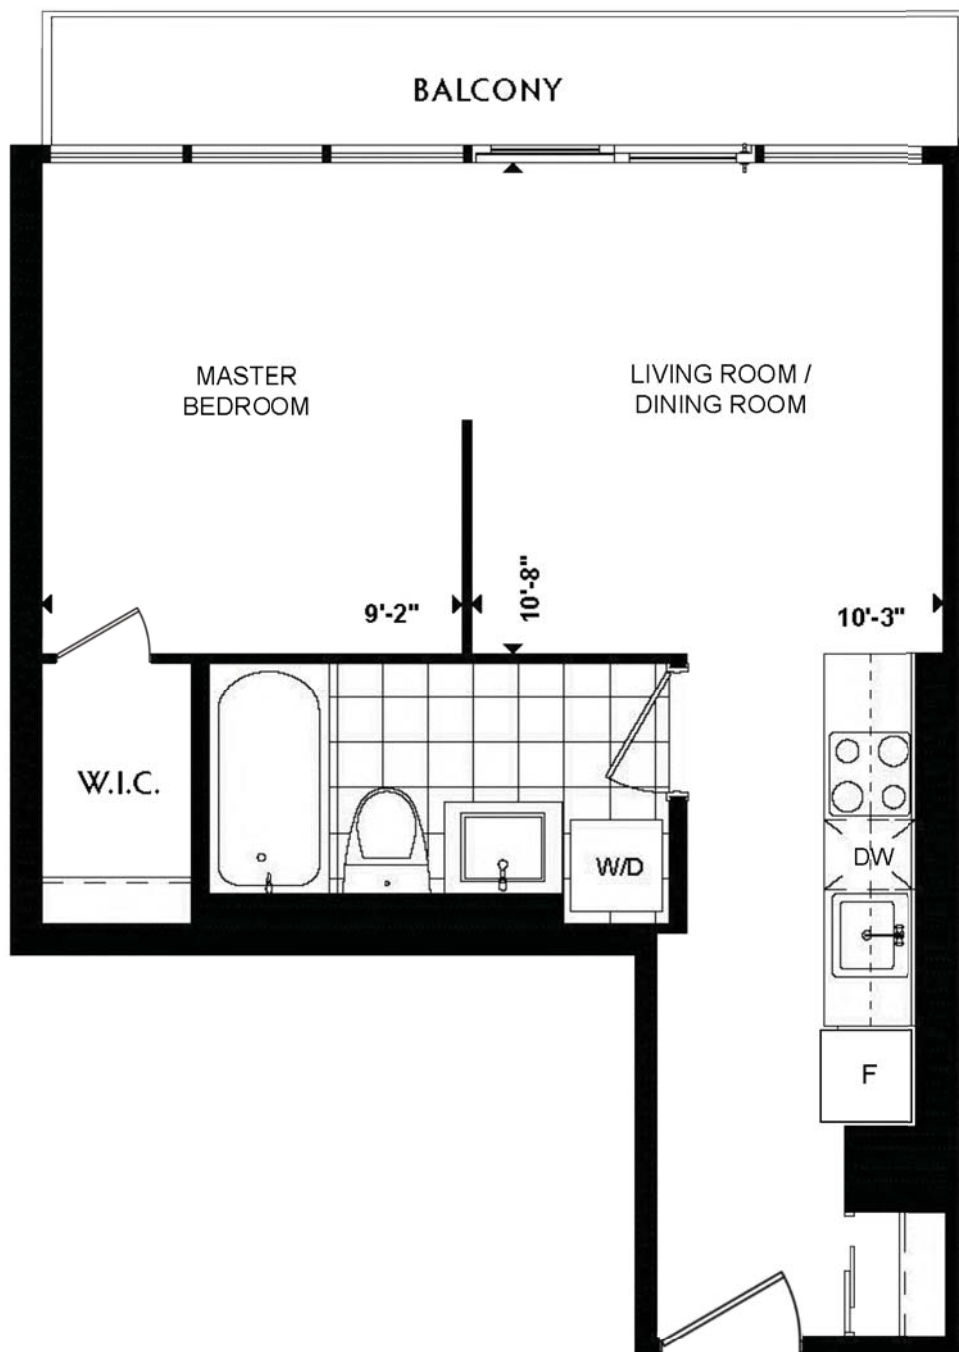

# E1S - 1 Bedroom 415 SQ. FT.

edge  
on Triangle Park

SUDBURY ST.  
FLOORS 17 THRU PH

LEGAR ST.

N