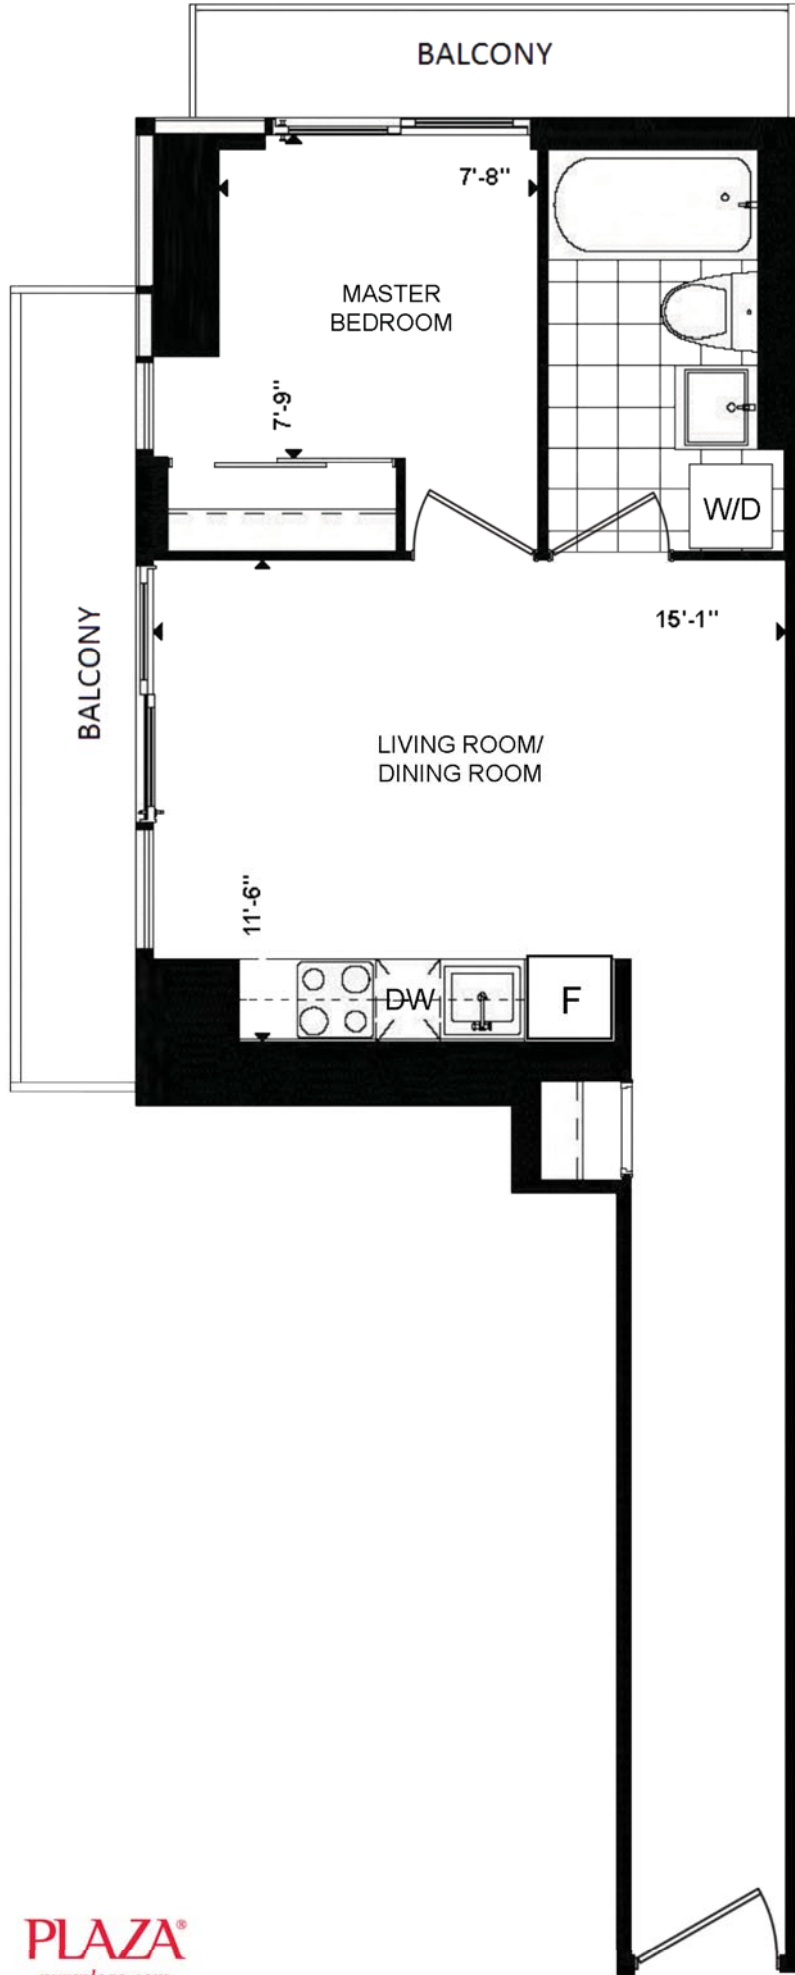

1E - 1 Bedroom 450 SQ. FT.

edge
on Triangle Park

SUDBURY ST.
FLOORS 5 & 6