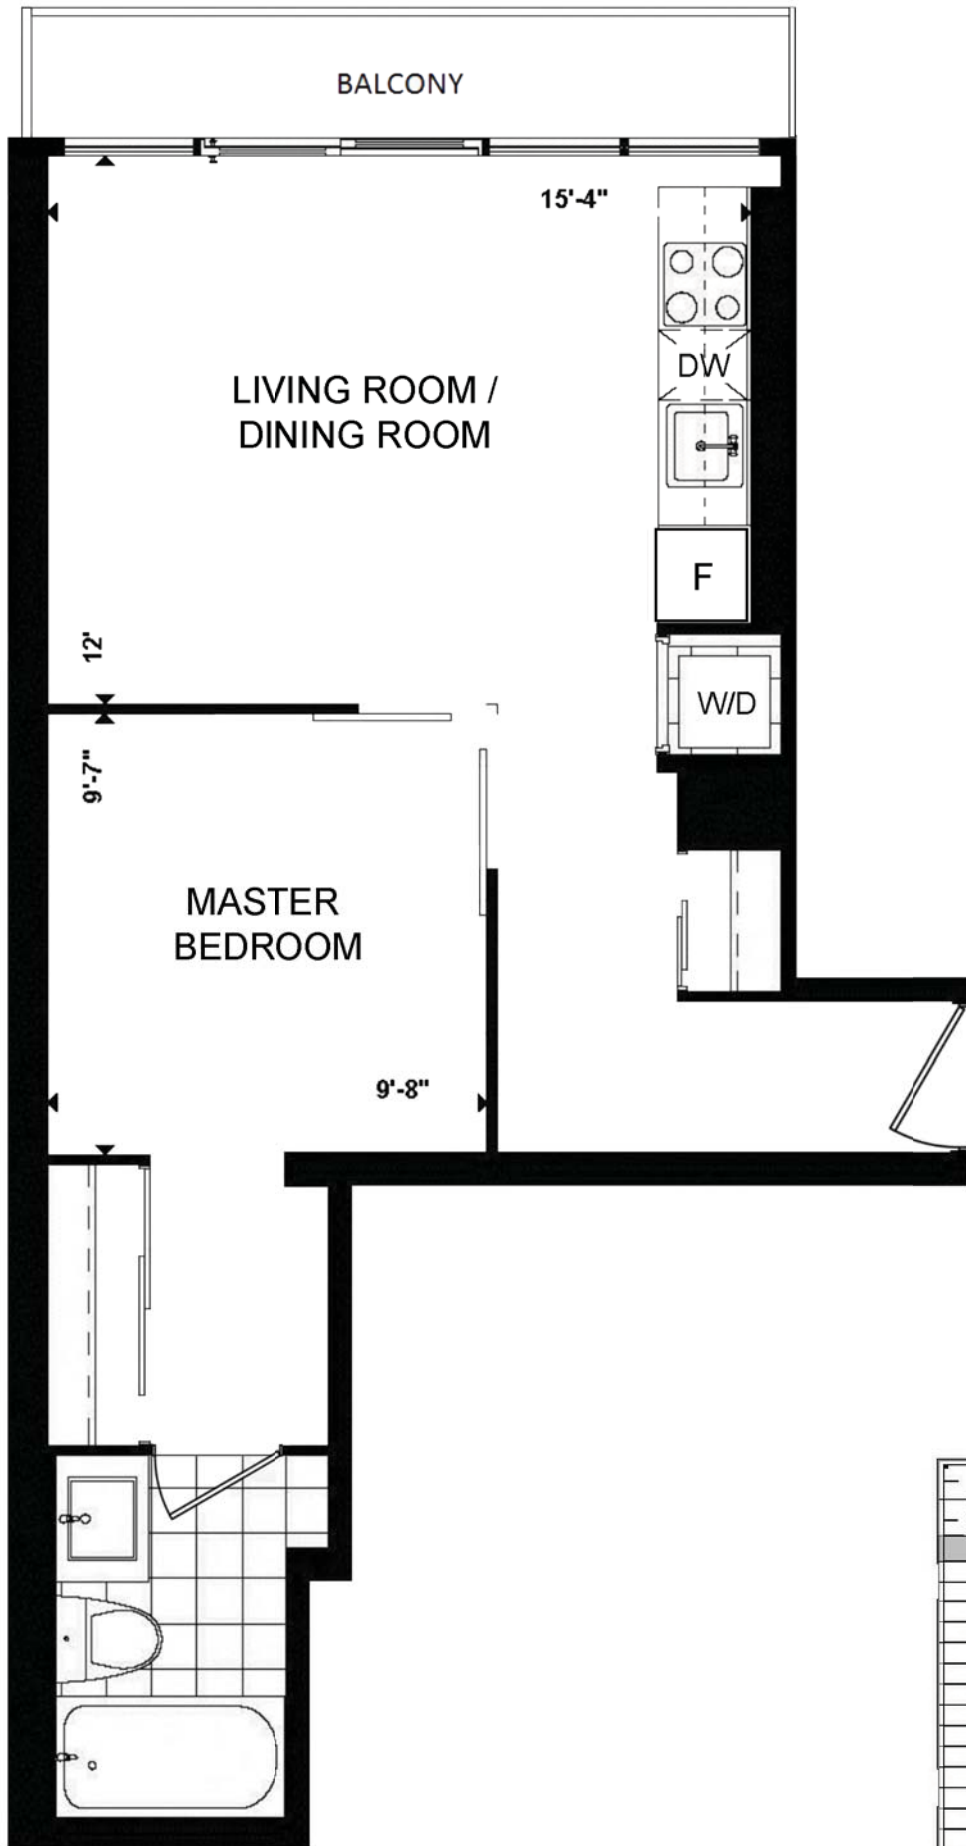

# 1C2 - 1 Bedroom 489 SQ. FT.

edge  
on Triangle Park

SUDBURY ST.  
FLOORS 5 THRU 8