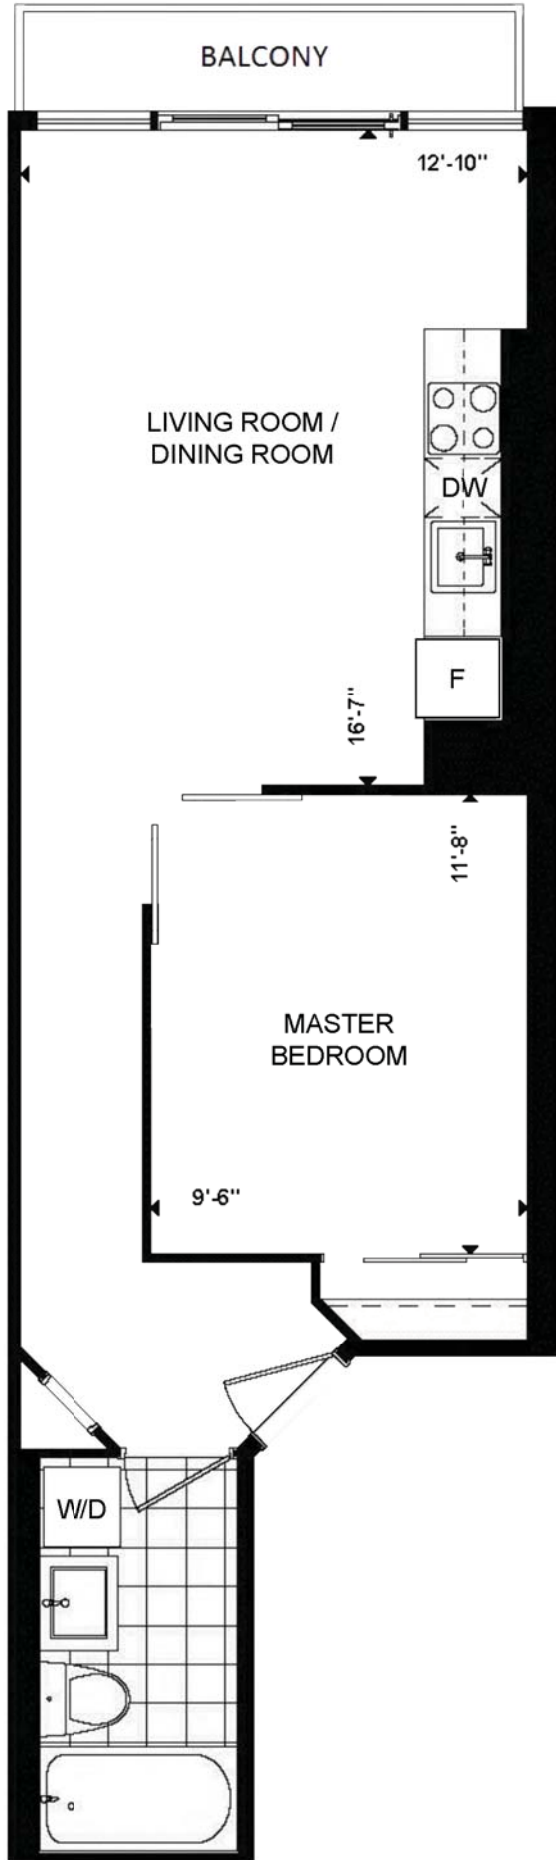

# W1C4 - 1 Bedroom 507 SQ. FT.

edge  
on Triangle Park

SUDBURY ST.  
3RD FLOOR