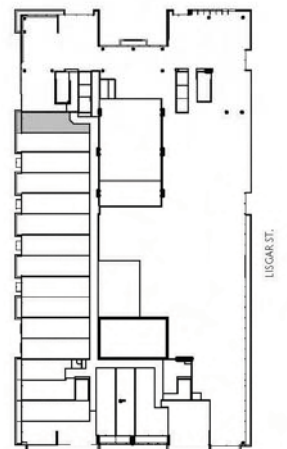

W1C4T - 1 Bedroom 507 SQ. FT.

edge
on Triangle Park

SUDBURY ST.
2ND FLOOR

N