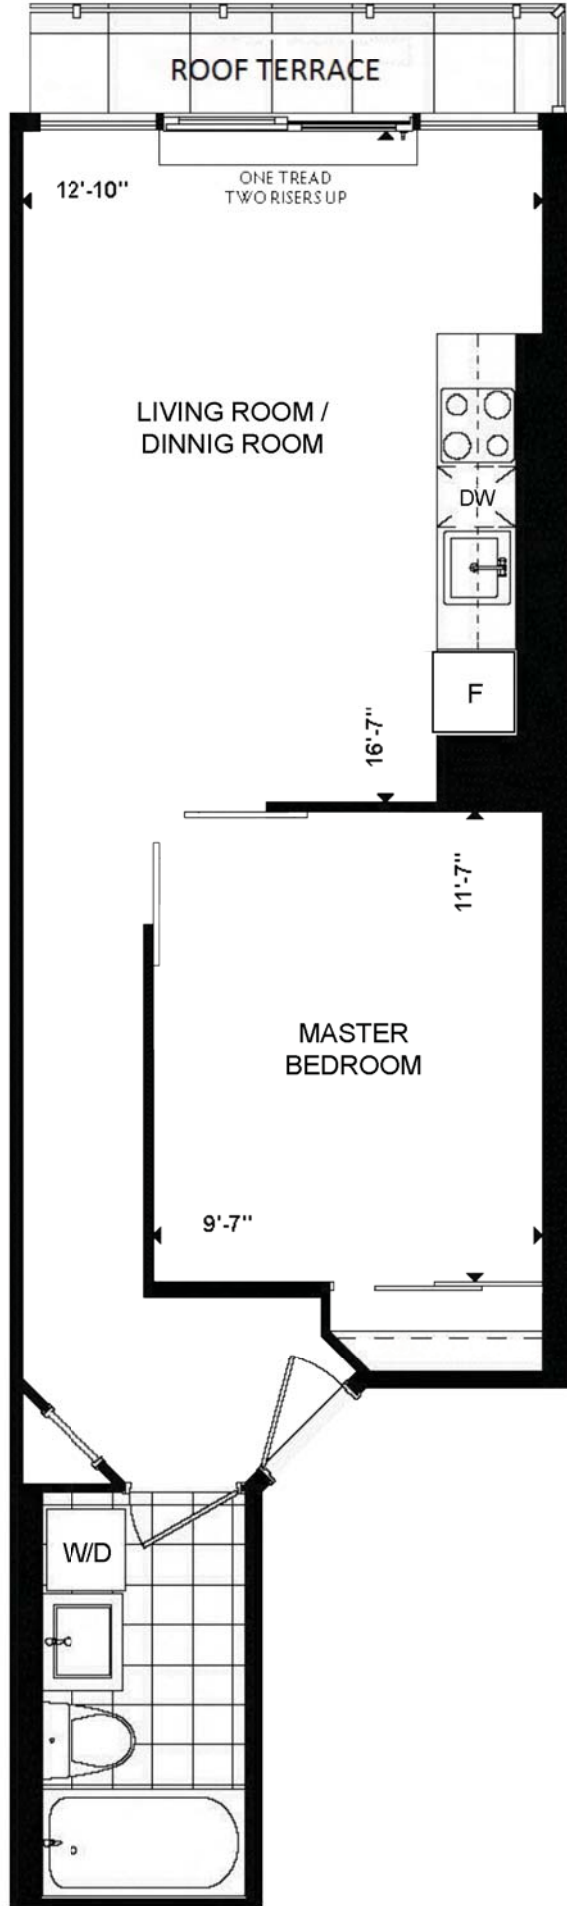

W1C4T - 1 Bedroom 507 SQ. FT.

edge
on Triangle Park

SUDBURY ST.
2ND FLOOR

N