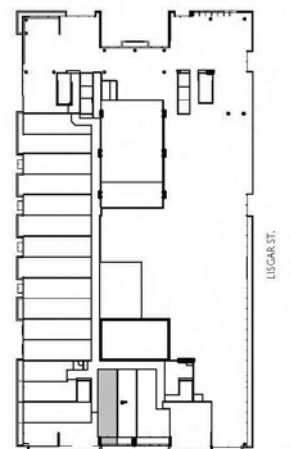

W1GT - 1 Bedroom 563 SQ. FT.

edge
on Triangle Park

SUDBURY ST.
2ND FLOOR

N