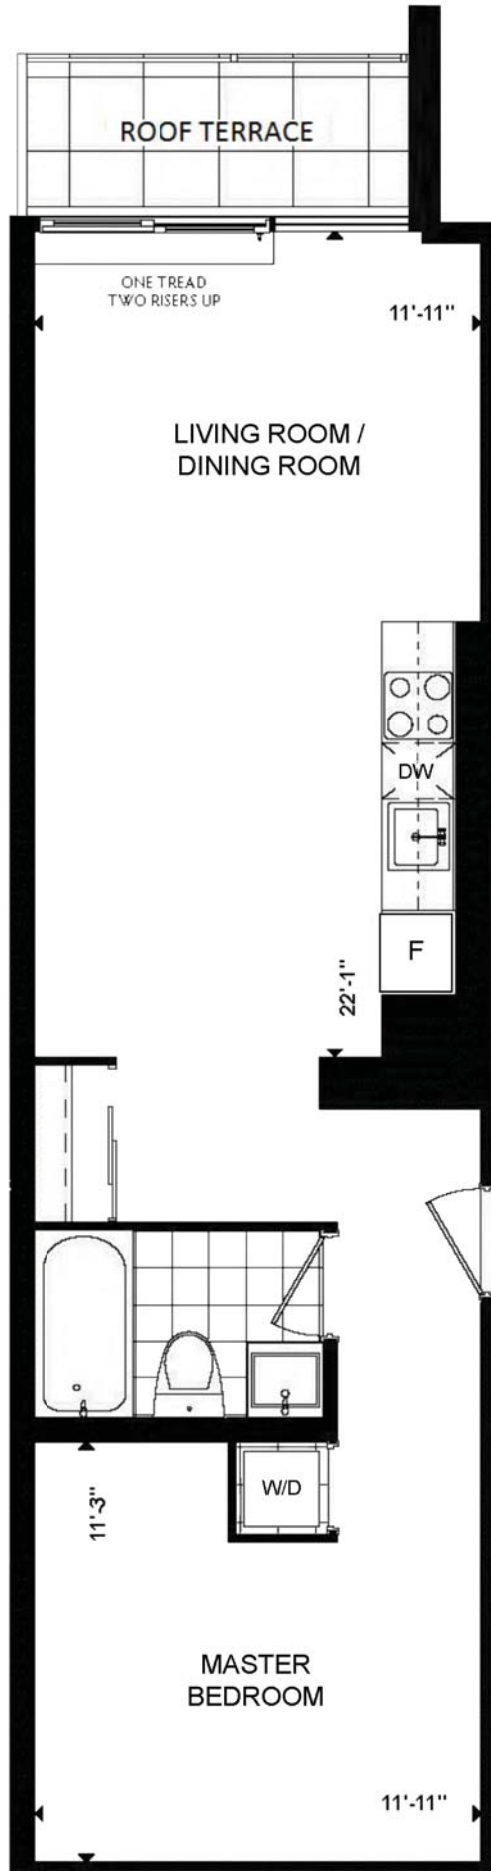

W1GT - 1 Bedroom 563 SQ. FT.

edge
on Triangle Park

SUDBURY ST.
2ND FLOOR

N