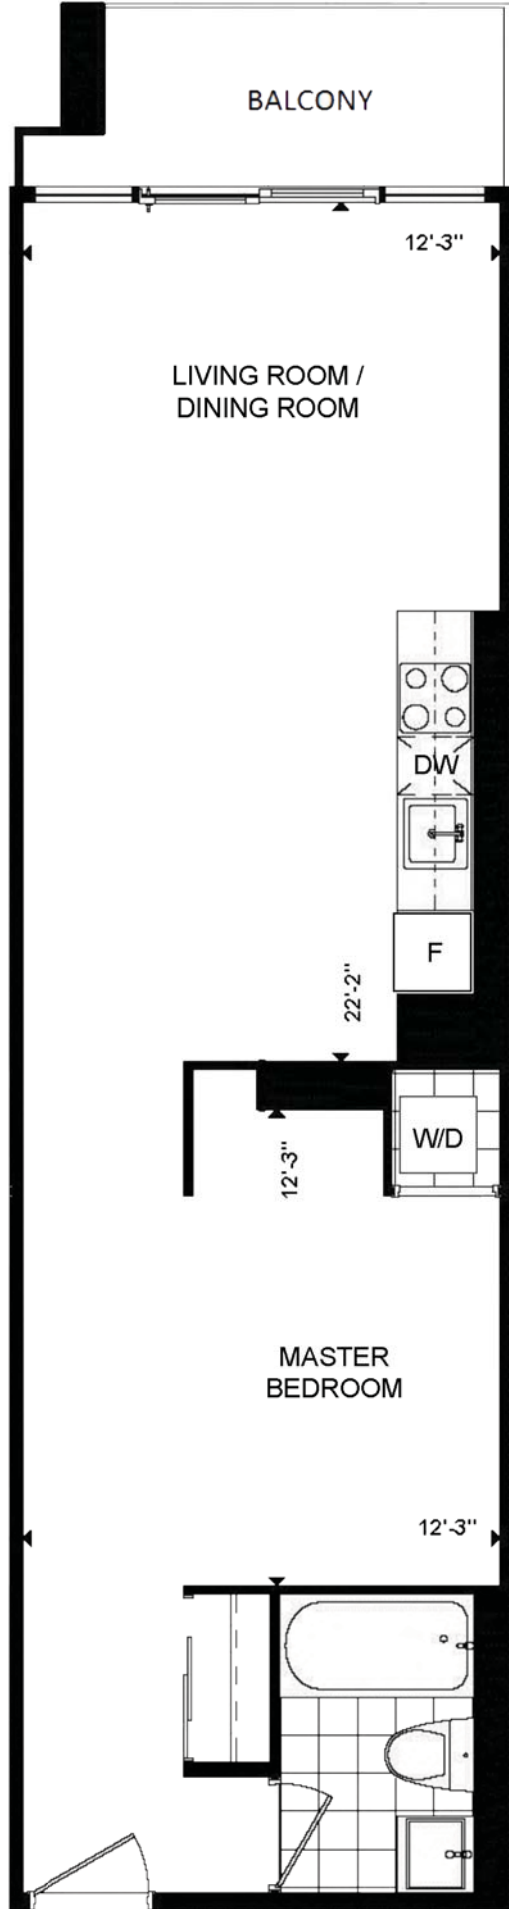

# W1F2 - 1 Bedroom 561 SQ. FT.

edge  
on Triangle Park

SUDBURY ST.  
FLOORS 3 THRU 6