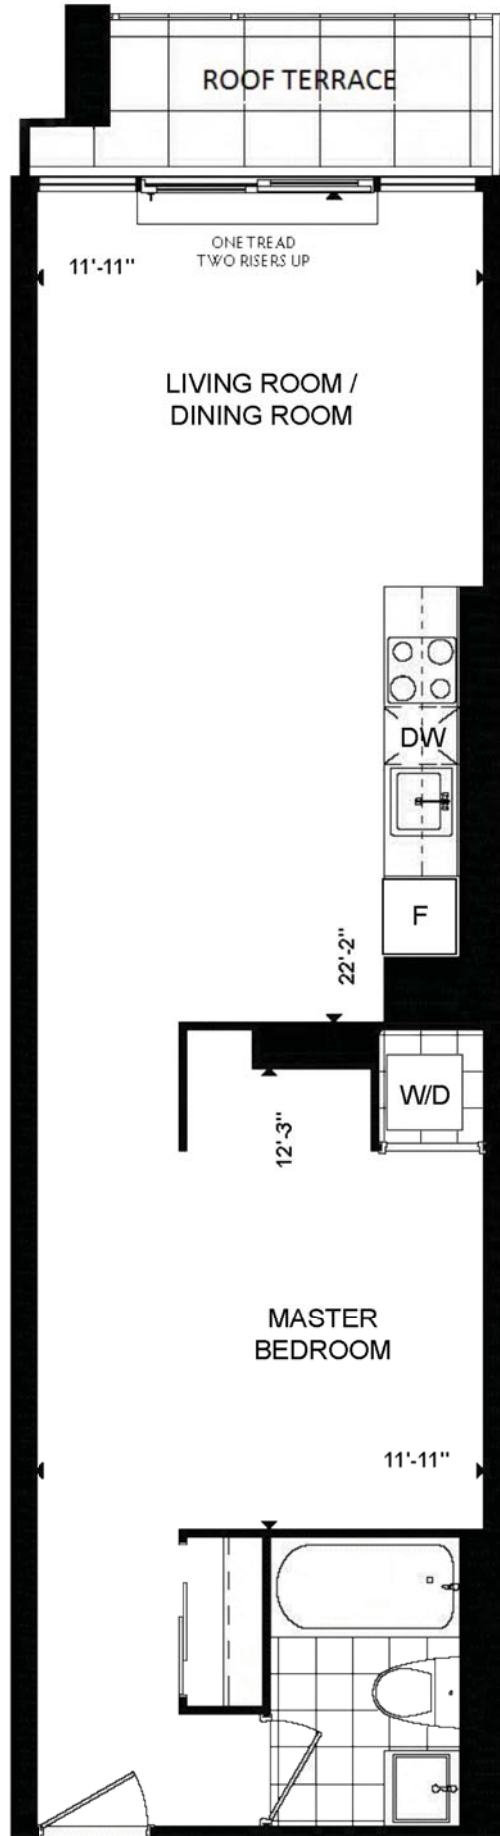

# W1F2T - 1 Bedroom 561 SQ. FT.

edge  
on Triangle Park

SUDBURY ST.  
2ND FLOOR