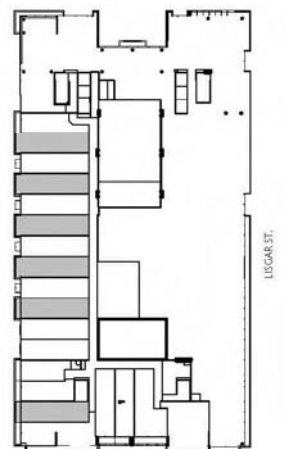

W2GT - 2 Bedrooms 595 SQ. FT.

edge
on Triangle Park

2ND FLOOR