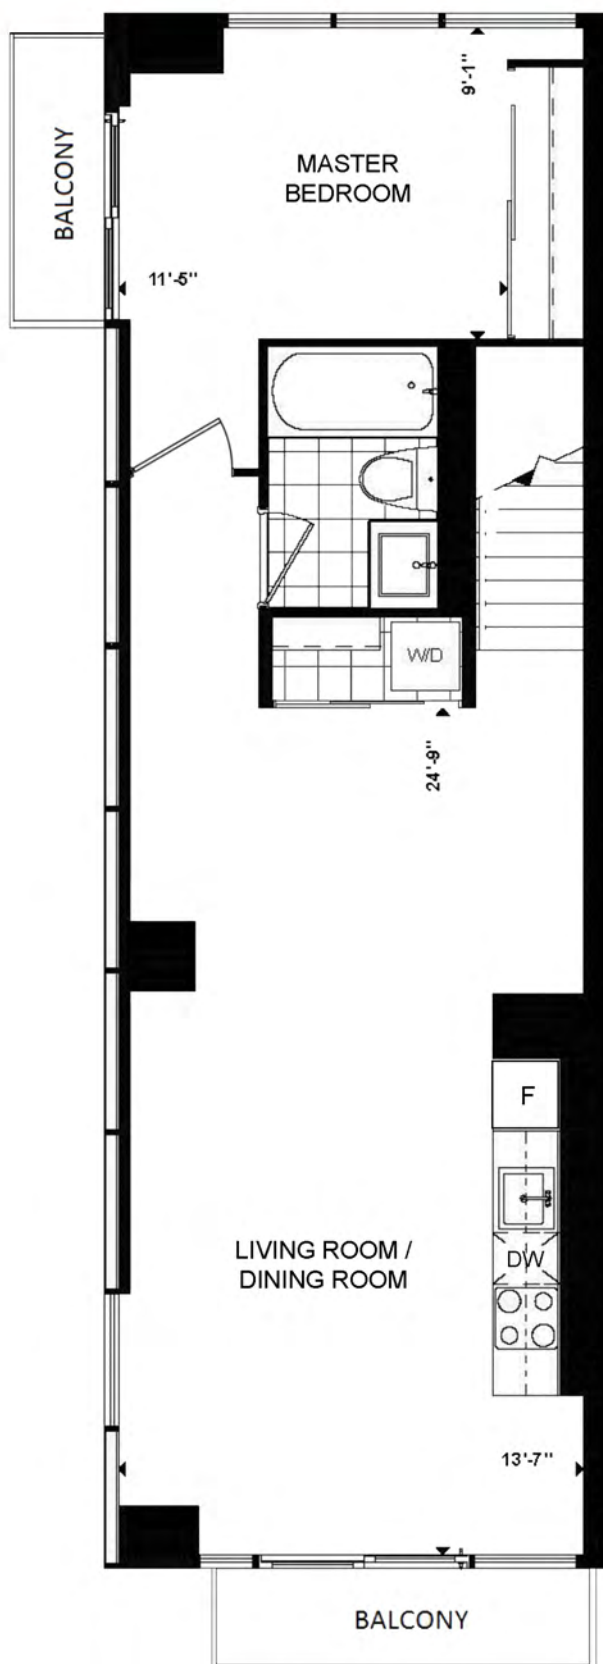

E1AC - 1 Bedroom 713 SQ. FT.

edge
on Triangle Park

ENTRY ONE
FLOOR BELOW

SUDBURY ST.
FLOORS 10, 12 & 16

N
⊕