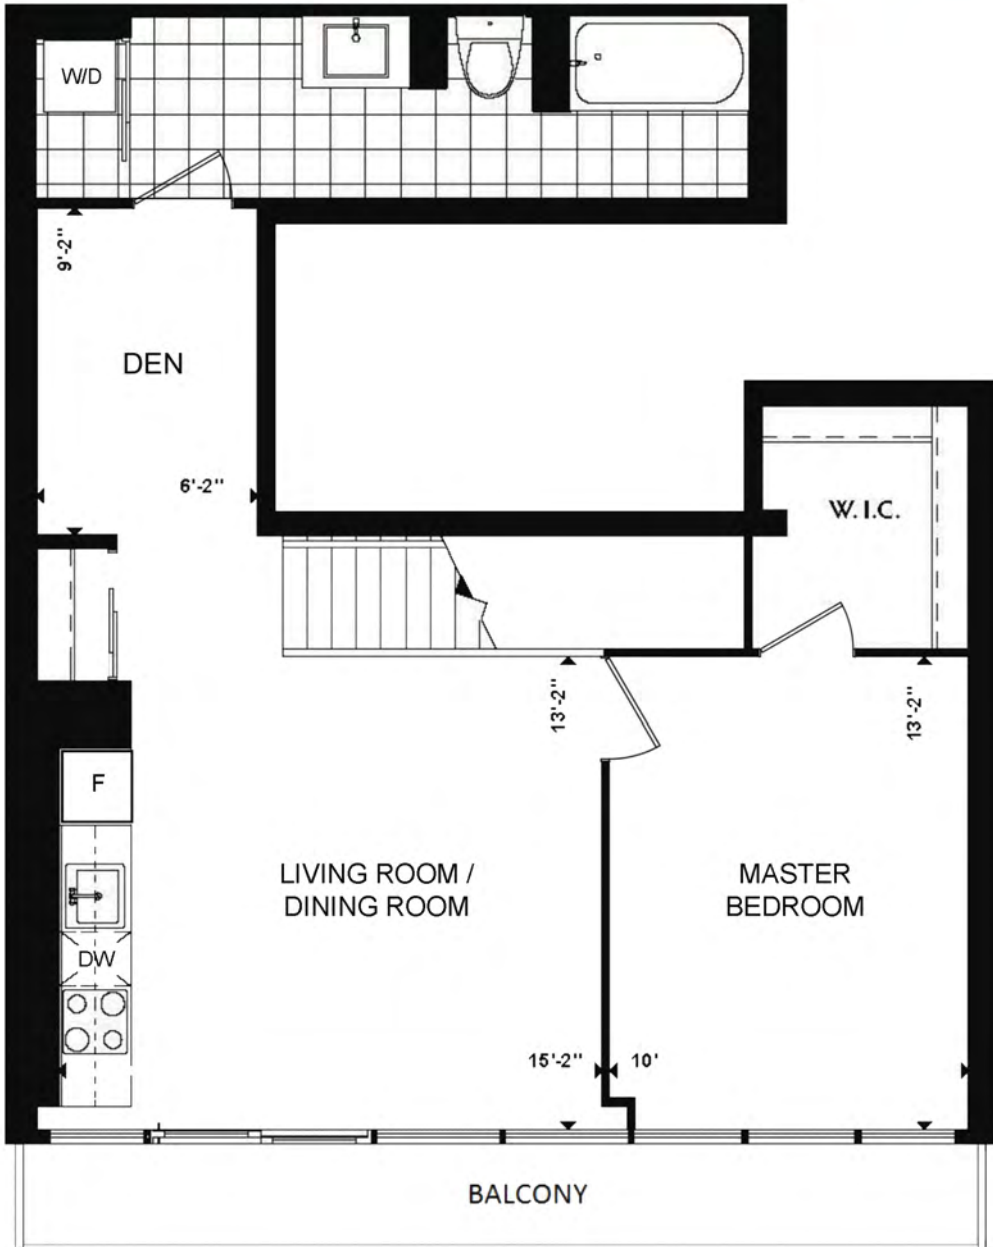

# E1B+D - 1 Bedroom + Den 724 SQ. FT.

edge  
on Triangle Park

ENTRY ONE  
FLOOR BELOW

SUBURYST.  
FLOORS 12 & 16

EDGECAST.

N