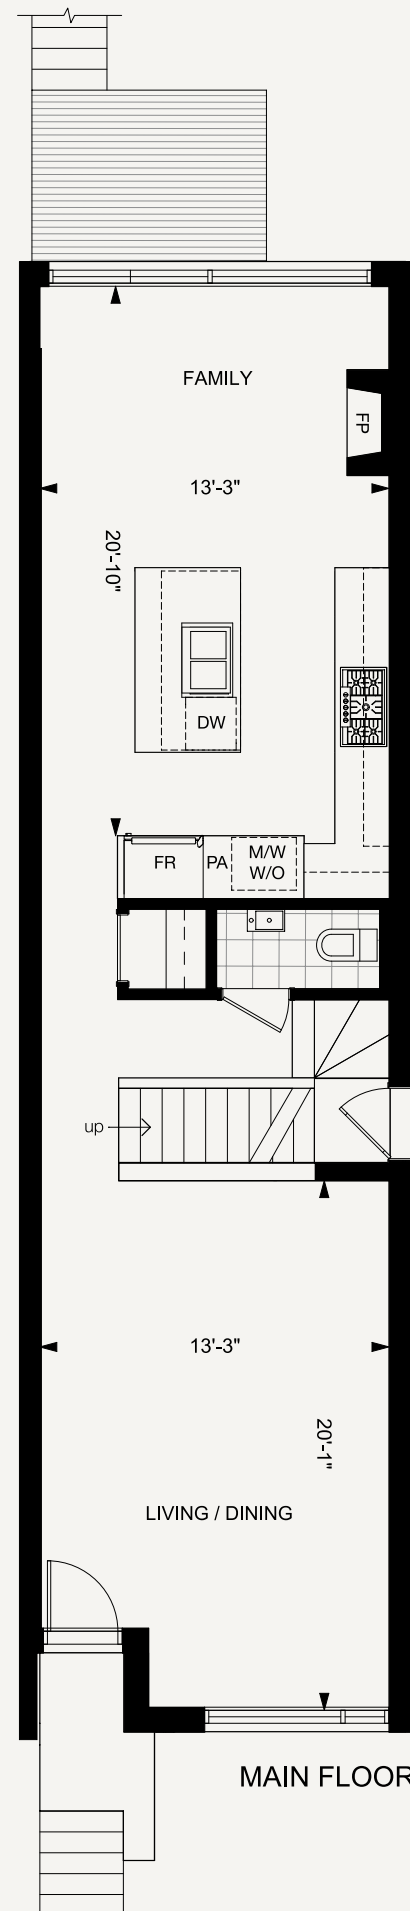


BIRCH

Four Bedroom / 3185 square feet

INCLUDES 810 SQ. FT. OF BASEMENT AREA

URBANCORP.

BIRCH

Four Bedroom / 3185 square feet

INCLUDES 810 SQ. FT. OF BASEMENT AREA

BASEMENT
(BASEMENT APARTMENT
AVAILABLE)

MAIN FLOOR

2ND FLOOR

3RD FLOOR

All floor plans are approximate dimensions.
Floor plans may be reversed. E.& O.E.

URBANCORP.COM