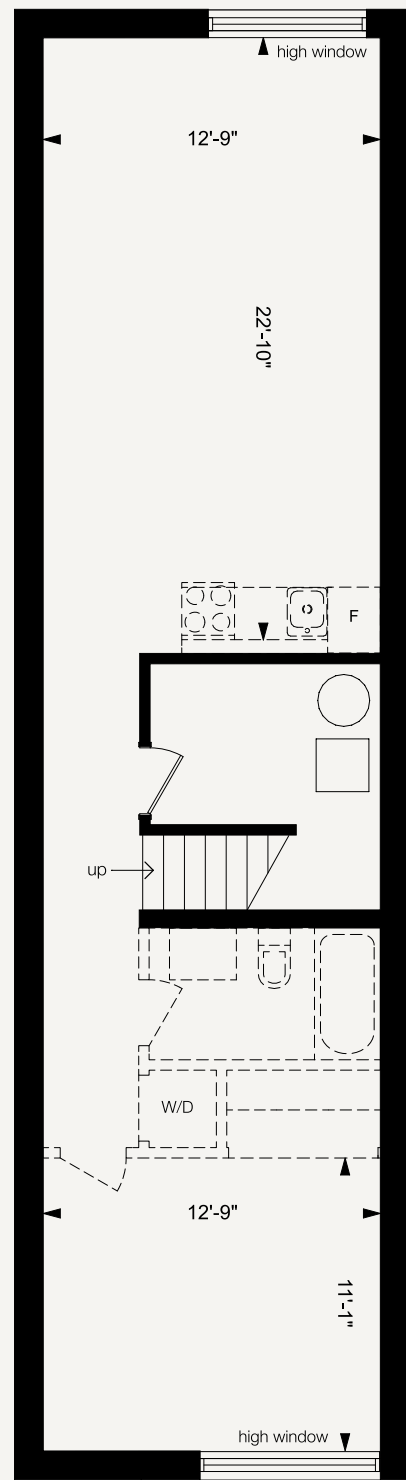


BIRCH

Four Bedroom / 3185 square feet

INCLUDES 810 SQ. FT. OF BASEMENT AREA

URBANCORP.

BIRCH

Four Bedroom / 3185 square feet

INCLUDES 810 SQ. FT. OF BASEMENT AREA

BASEMENT
(BASEMENT APARTMENT
AVAILABLE)

MAIN FLOOR

2ND FLOOR

3RD FLOOR

All floor plans are approximate dimensions.
Floor plans may be reversed. E.& O.E.

URBANCORP.COM