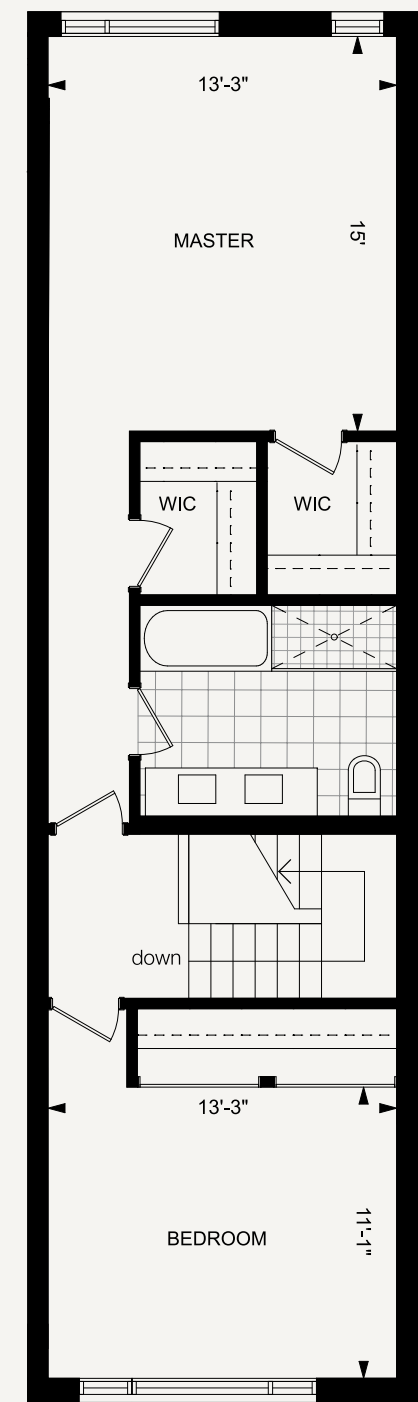


BIRCH

Four Bedroom / 3185 square feet

INCLUDES 810 SQ. FT. OF BASEMENT AREA

URBANCORP.

BIRCH

Four Bedroom / 3185 square feet

INCLUDES 810 SQ. FT. OF BASEMENT AREA

BASEMENT
(BASEMENT APARTMENT
AVAILABLE)

MAIN FLOOR

2ND FLOOR

3RD FLOOR

All floor plans are approximate dimensions.
Floor plans may be reversed. E.& O.E.

URBANCORP.COM