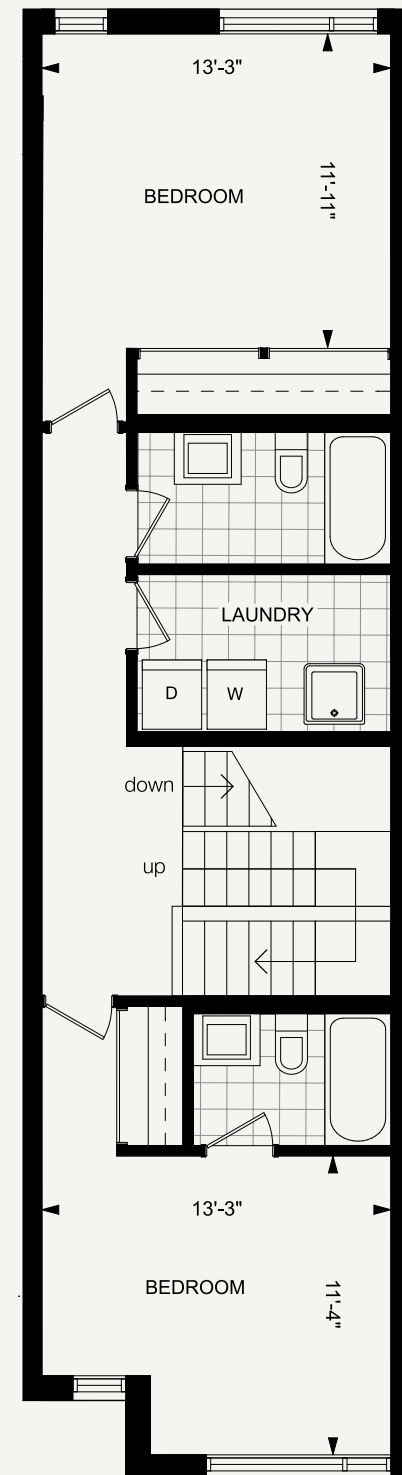


BIRCH

Four Bedroom / 3185 square feet

INCLUDES 810 SQ. FT. OF BASEMENT AREA

URBANCORP.

BIRCH

Four Bedroom / 3185 square feet

INCLUDES 810 SQ. FT. OF BASEMENT AREA

BASEMENT
(BASEMENT APARTMENT
AVAILABLE)

MAIN FLOOR

2ND FLOOR

3RD FLOOR

All floor plans are approximate dimensions.
Floor plans may be reversed. E.& O.E.

URBANCORP.COM